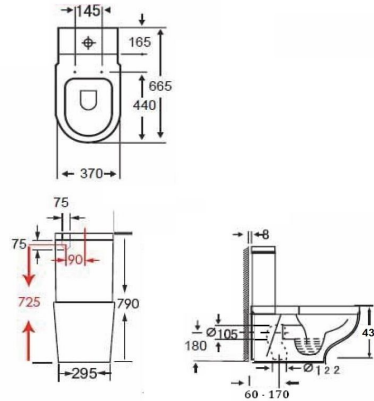

Hartley Close Coupled Back to Wall Toilet Suite with Soft Close Quick Release Seat

Code: HA200SC

Specifications

- Finish: Gloss White Ceramic
- Seat: Quick release, soft close, duroplast.
- Universal S or P trap (90° Adjustable pan bend included).
- Waste set out: Variable 60mm to 170mm. Larger set out available from 170-250mm when the 3-piece pan bend (code: APB350) is purchased.
- Water supply: Universal back or bottom (left or right)
- WELS rating: 4 Star (4.5/3L) (R:L03106)
- Watermark Approved to Australian Standards