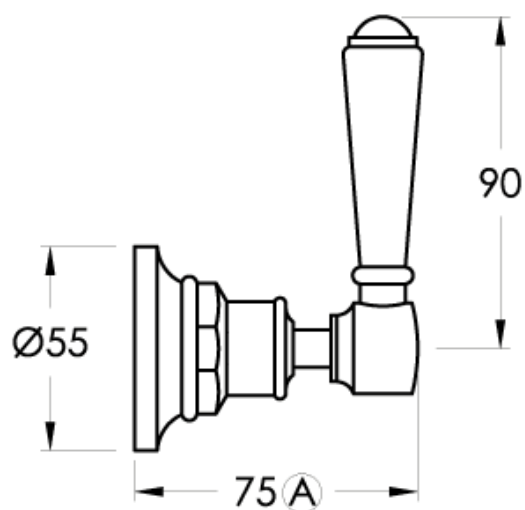

Brodware

Ⓐ Approximate distance

WINSLOW

XX Indicates finish
 Manufacturing engineers of quality commercial and residential fittings
 Dimensions subjects to change without notice. All dimensions are approximate
 Copyright © Brodware Industries 2013. www.brodware.com.au