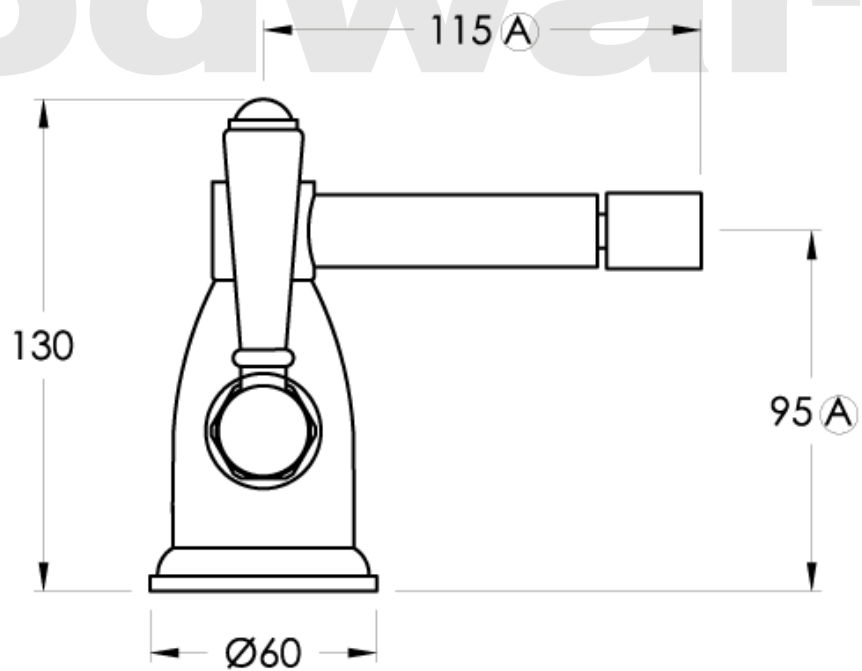

Brodware

Ⓐ Approximate distance

WINSLOW

1.8137.00.4.XX

XX Indicates finish
 Manufacturing engineers of quality commercial and residential fittings
 Dimensions subjects to change without notice. All dimensions are approximate
 Copyright © Brodware Industries 2013. www.brodware.com.au