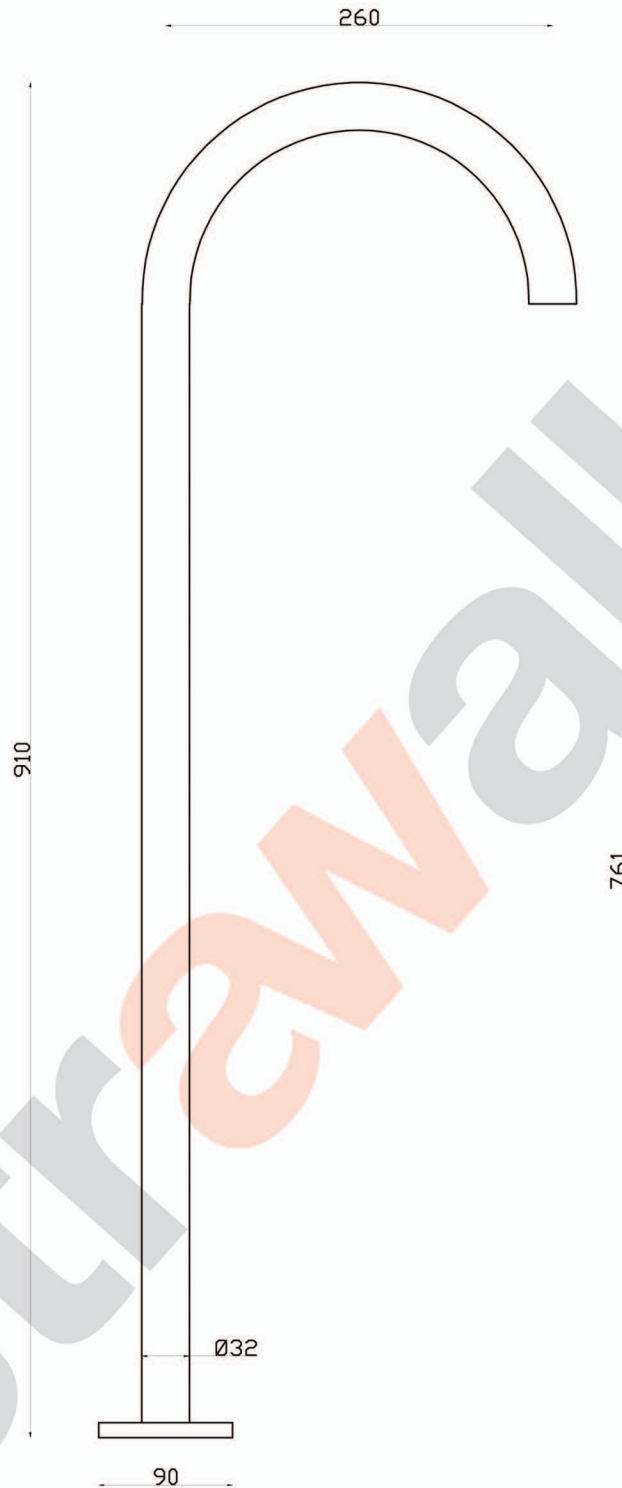

ICON +

A67.07.XS Floor Spout

aw™

Quick fix spout, 1/2" BSP male thread required through floor

astrawalker™