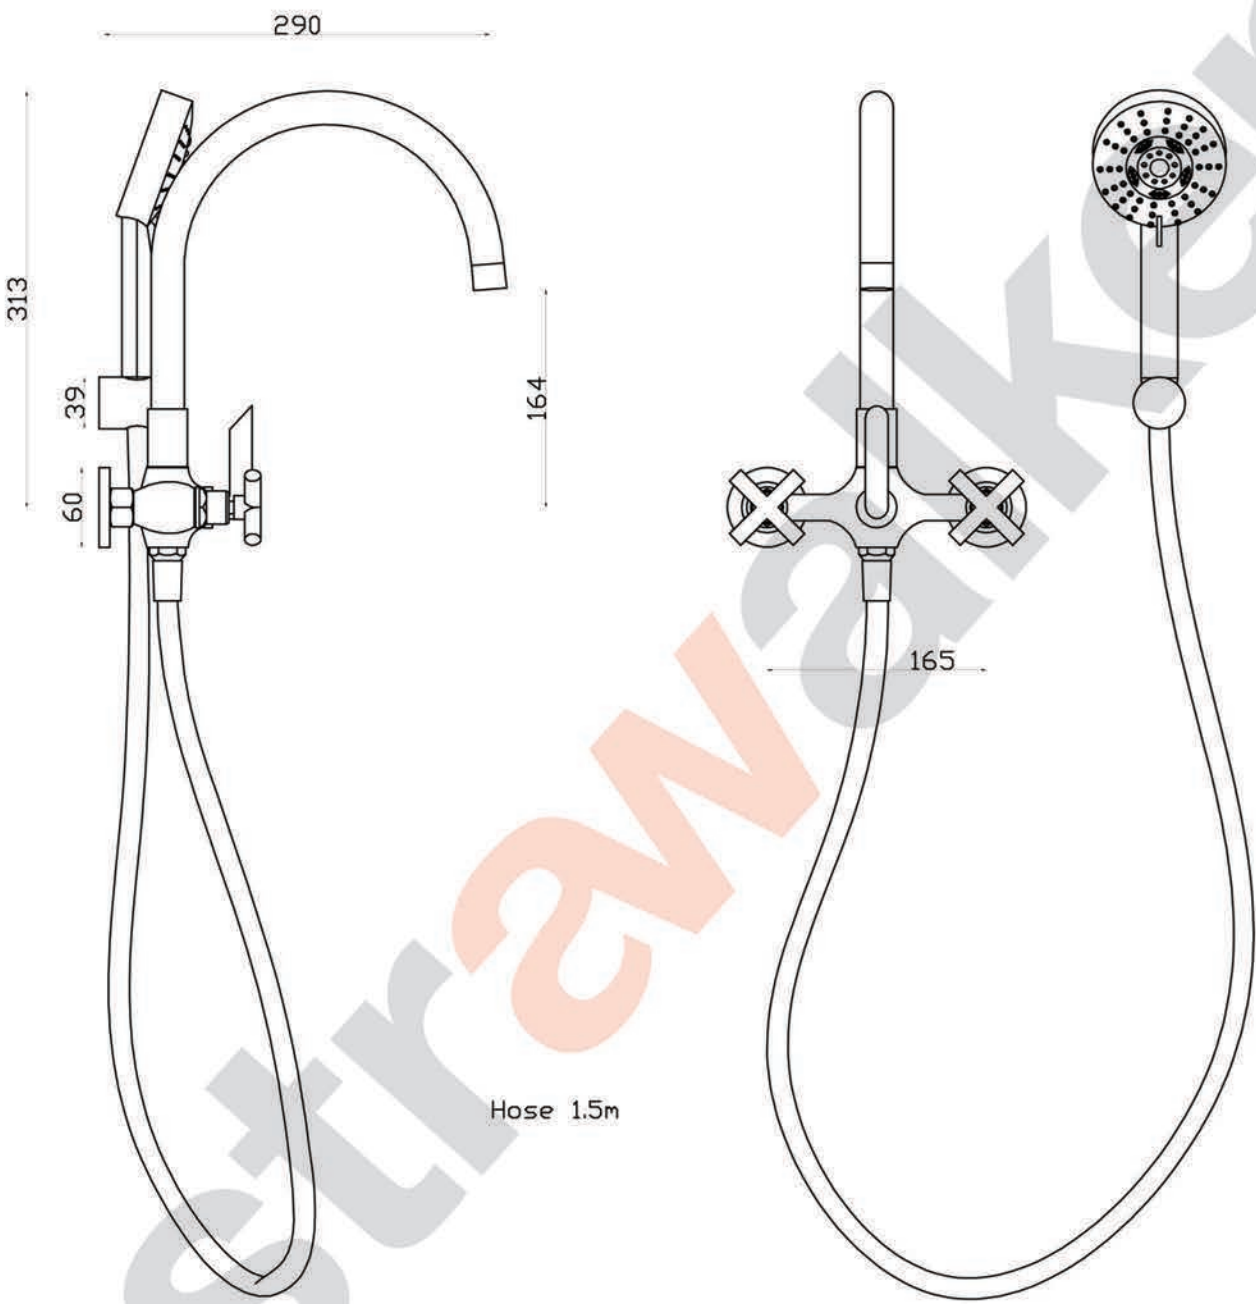

ICON +

A67.20.V2 Bath Mixer w/ Multi-function Hand Shower

astrawalker™