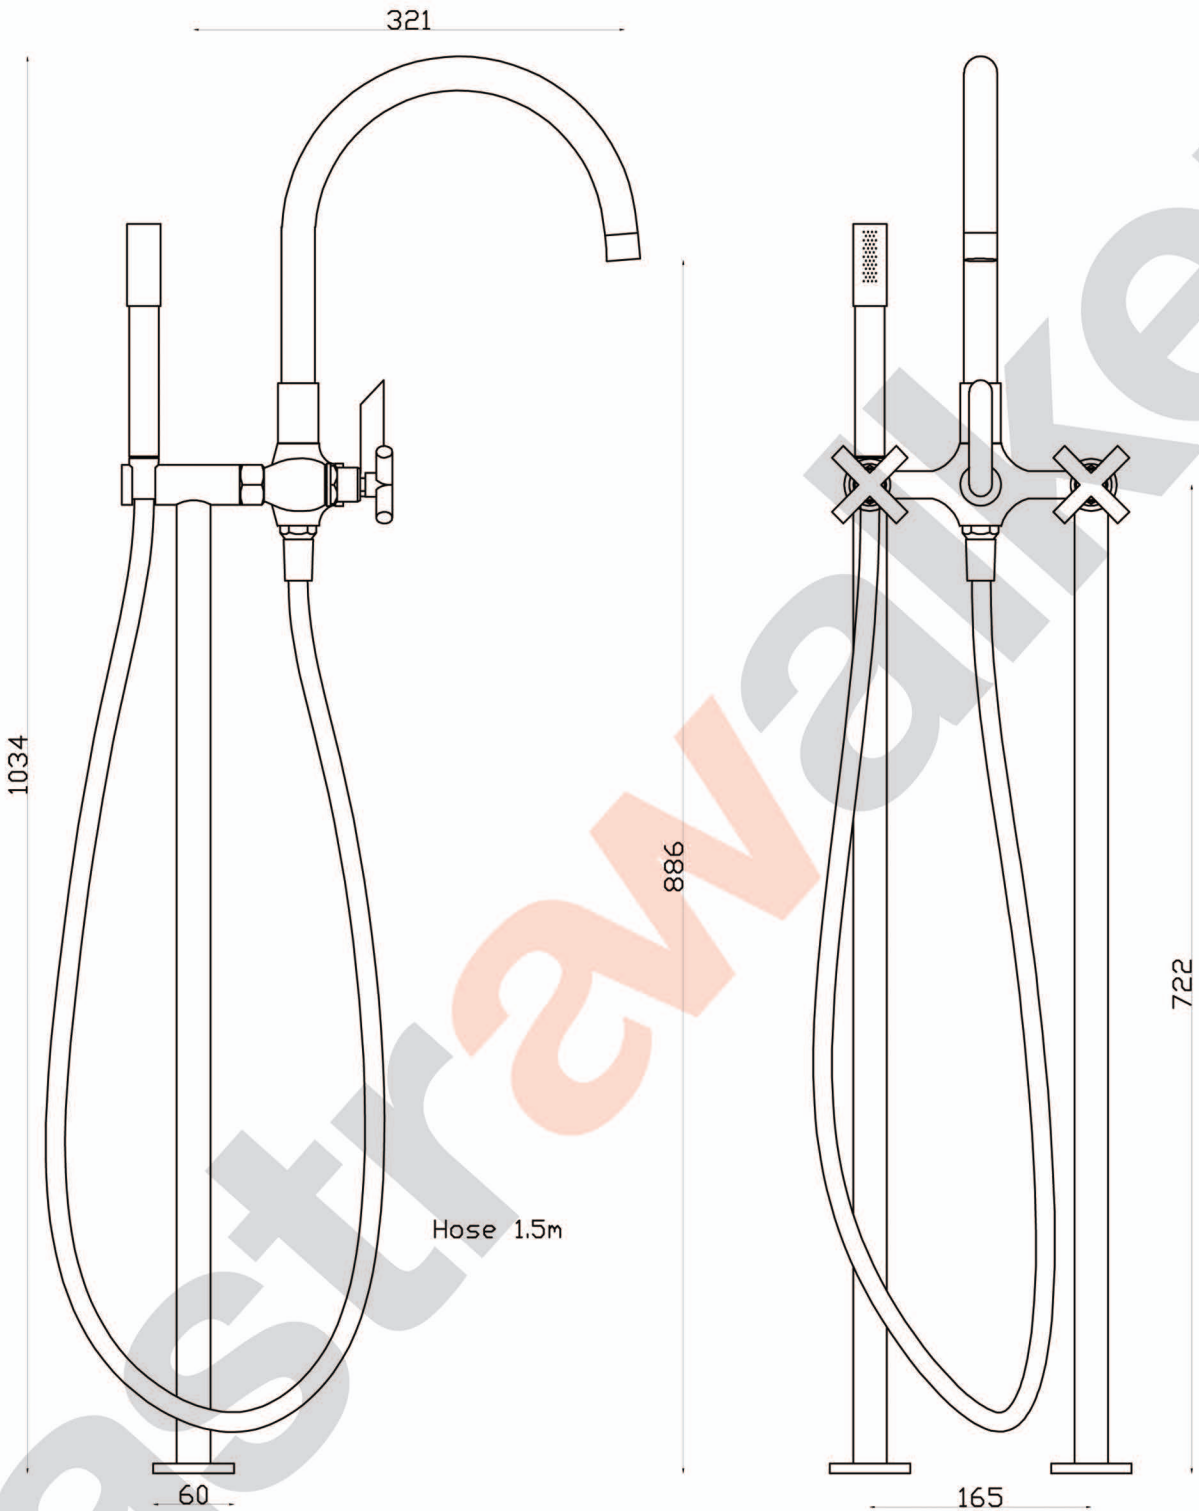

ICON +

A67.22 Bath Mixer Floor Mounted

G 1/2" male thread required in floor at 165mm fixed centres

astrawalker™