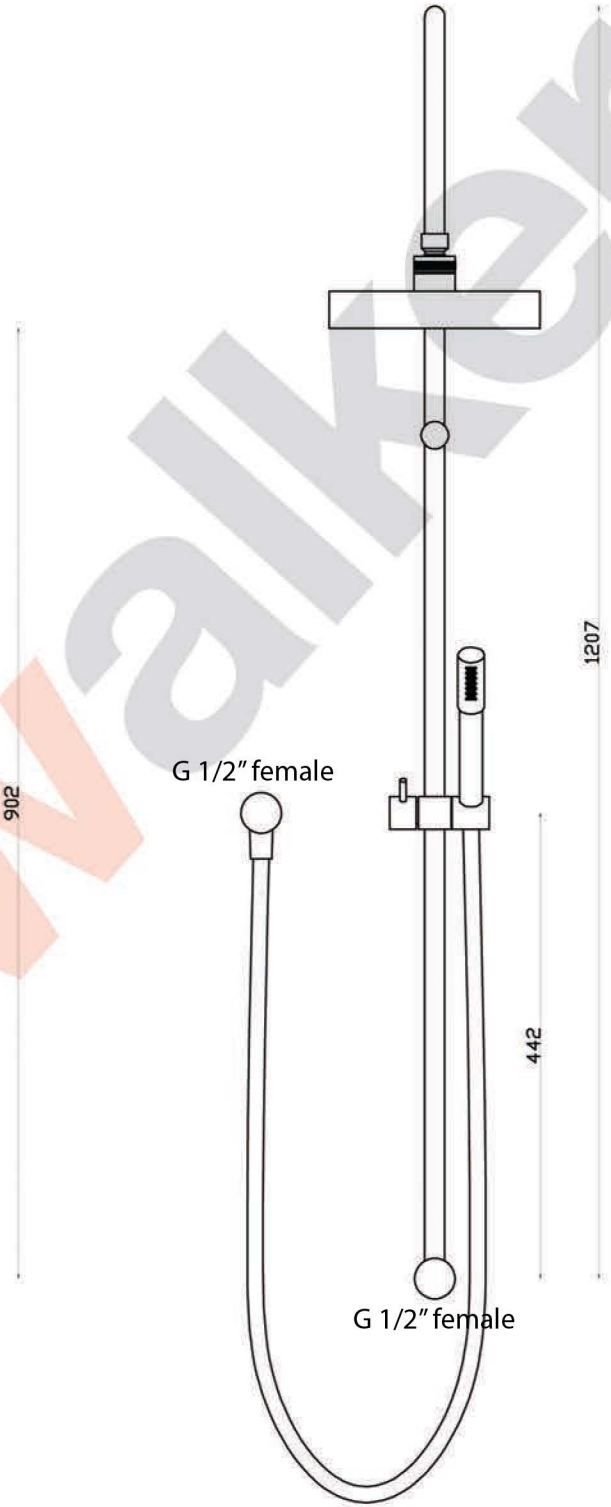

ICON +

A67.24.V3 Exposed Shower w/ Hand Shower

Hose 1.5m

astrawalker™

Uncompromising quality. Conceived, designed and made in Australia.

ARCHITECTURAL BATHWARE