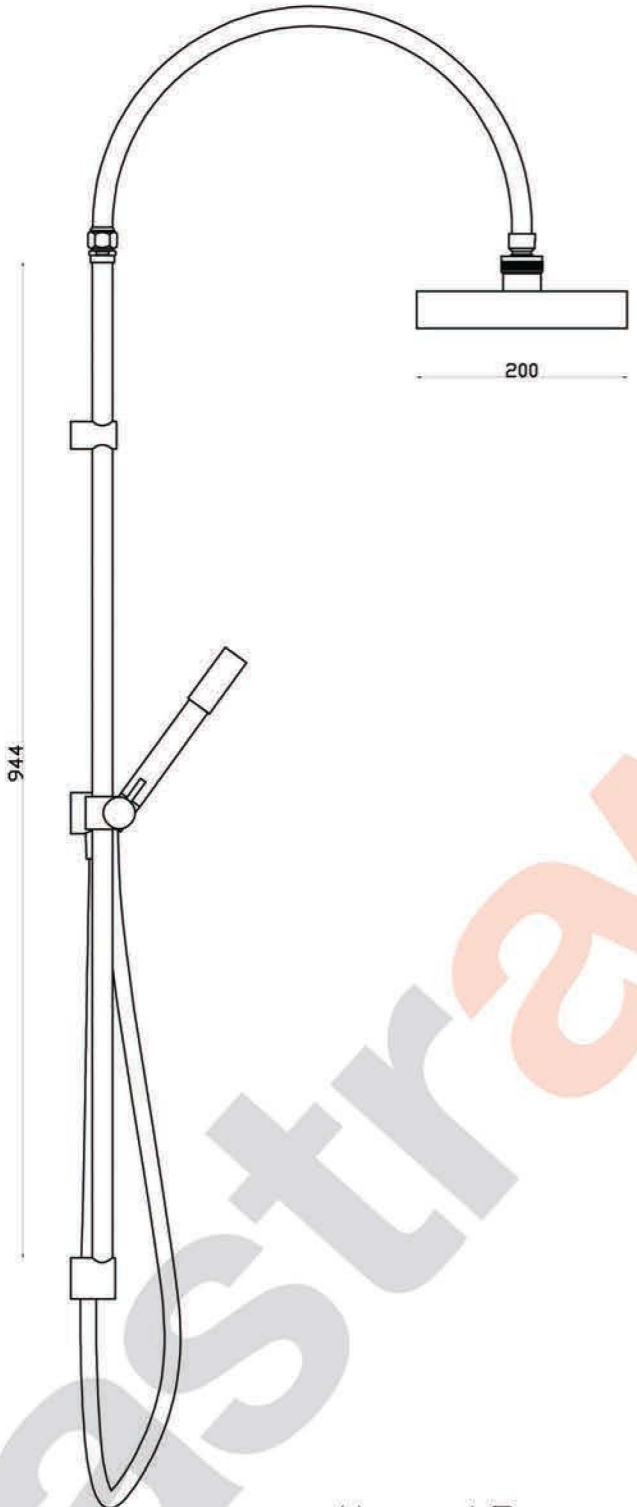

ICON +

A67.24.V3 Exposed Shower w/ Hand Shower

Hose 1.5m

astrawalker™

Uncompromising quality. Conceived, designed and made in Australia.

ARCHITECTURAL BATHWARE