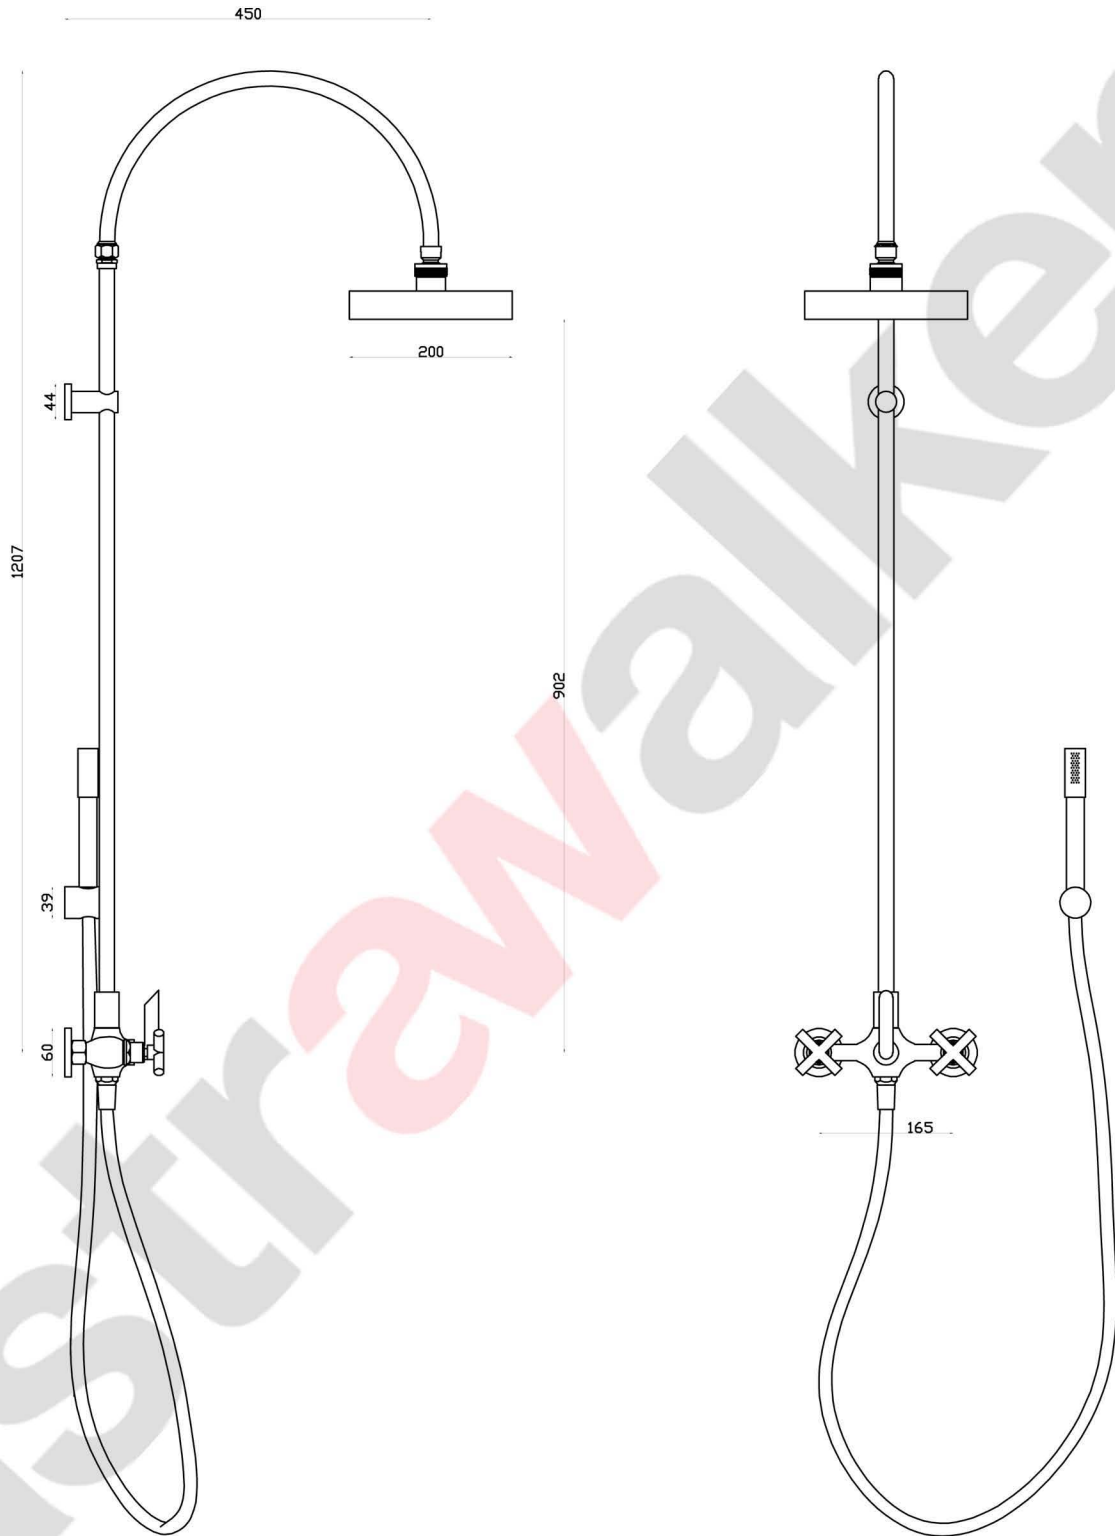

ICON+

A67.25 Shower Set

1/2 inch bsp female thread required in wall at 165mm centres