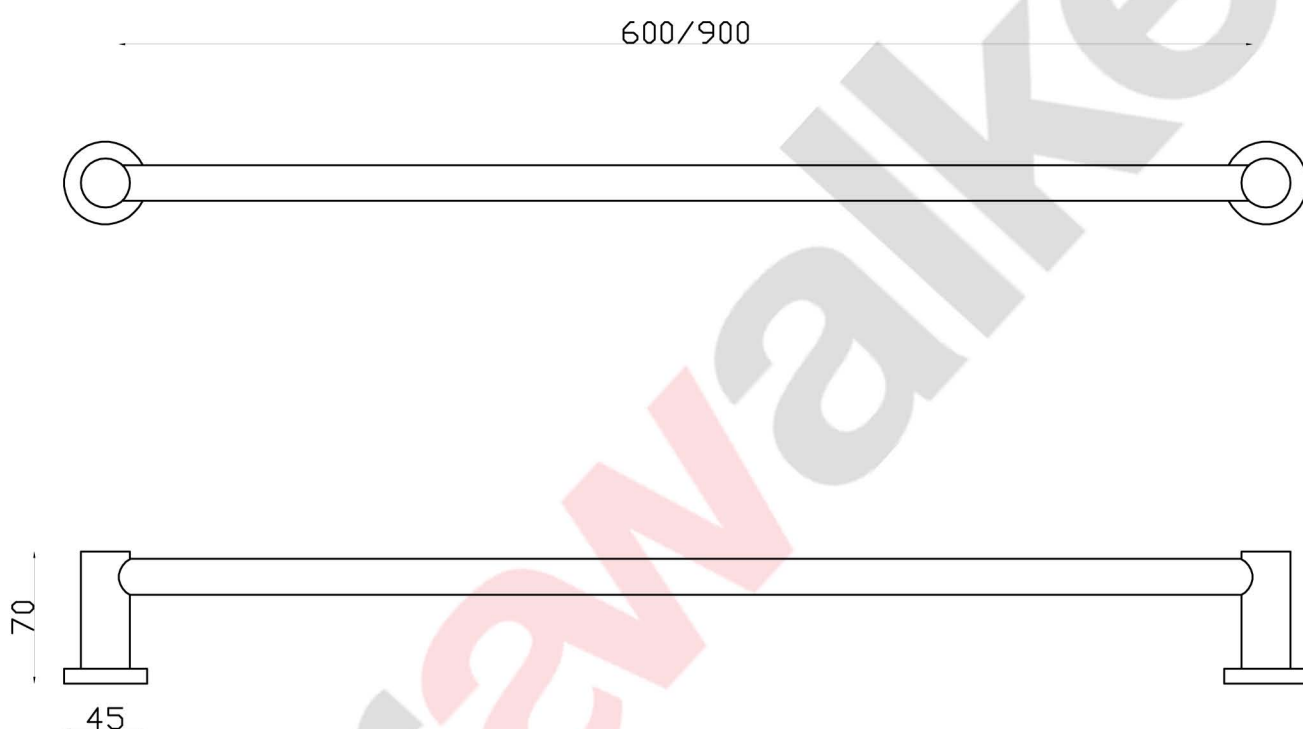

ICON+

A67.55 Towel Rail (600 or 900mm)

The logo for Astrawalker, consisting of the lowercase letters 'aw' in a bold, white, sans-serif font, with a small 'TM' trademark symbol to the upper right. It is set against a solid red rectangular background.