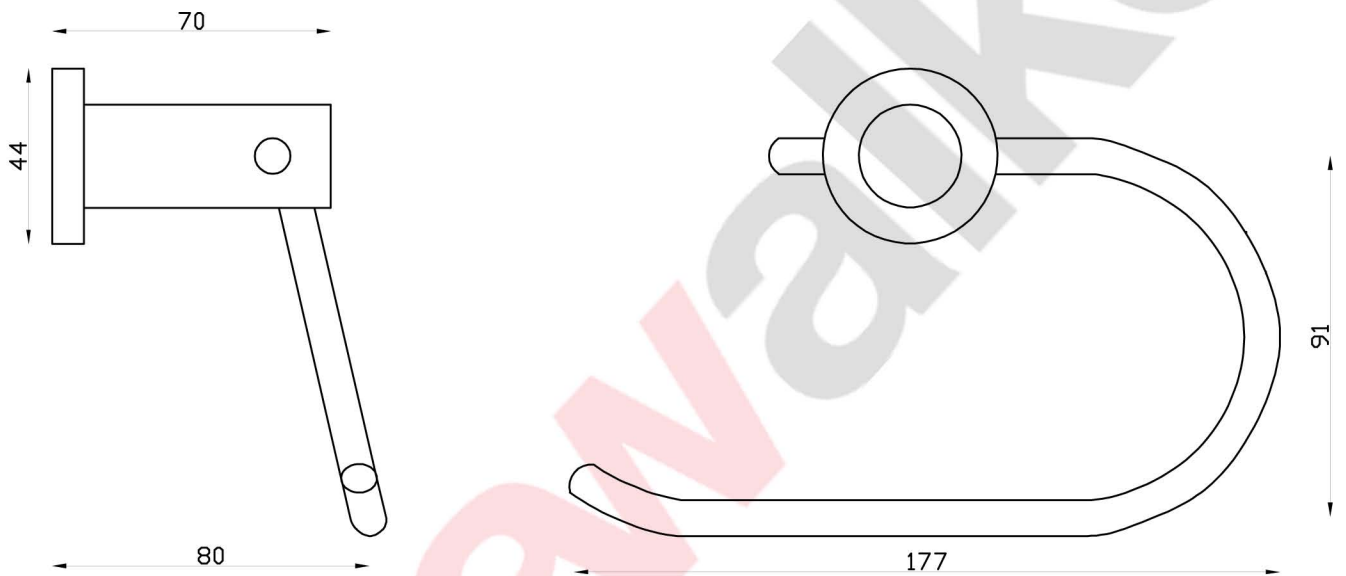

ICON+

A67.61 Toilet Roll Holder

aw™

astrawalker™

Uncompromising quality. Conceived, designed and made in Australia.

ARCHITECTURAL BATHWARE