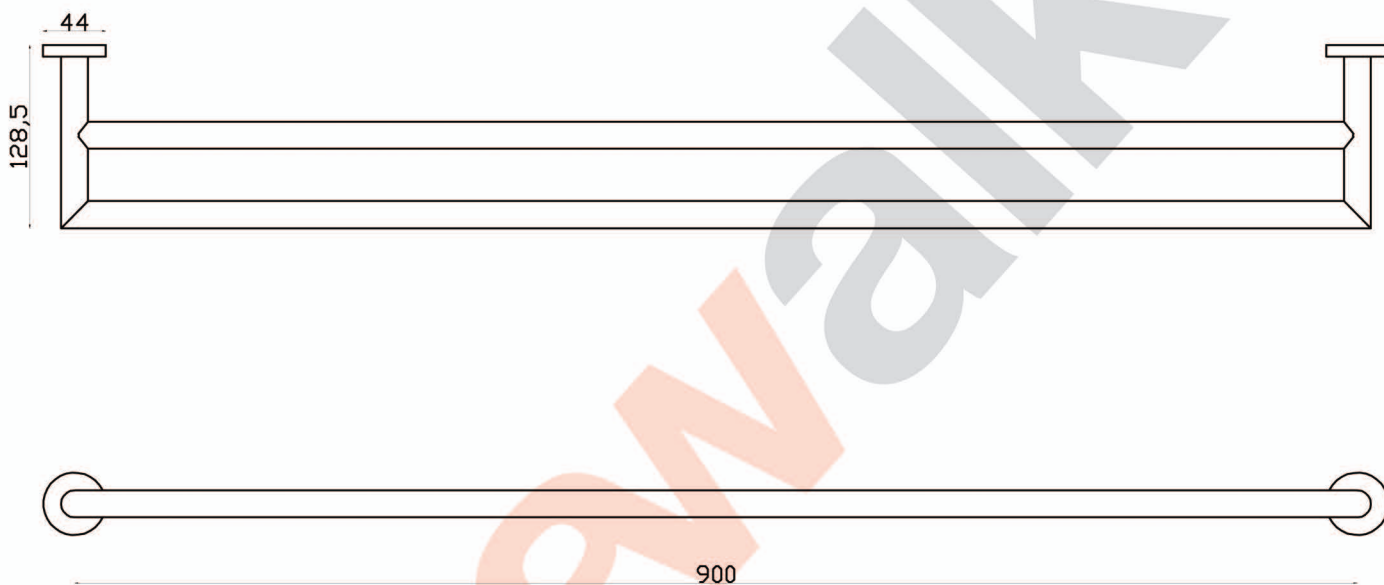

ICON + LEVER

A68.57.9 Double Towel Rail

aw™

astrawalker™

astrawalker™

Uncompromising quality. Conceived, designed and made in Australia.

ARCHITECTURAL BATHWARE