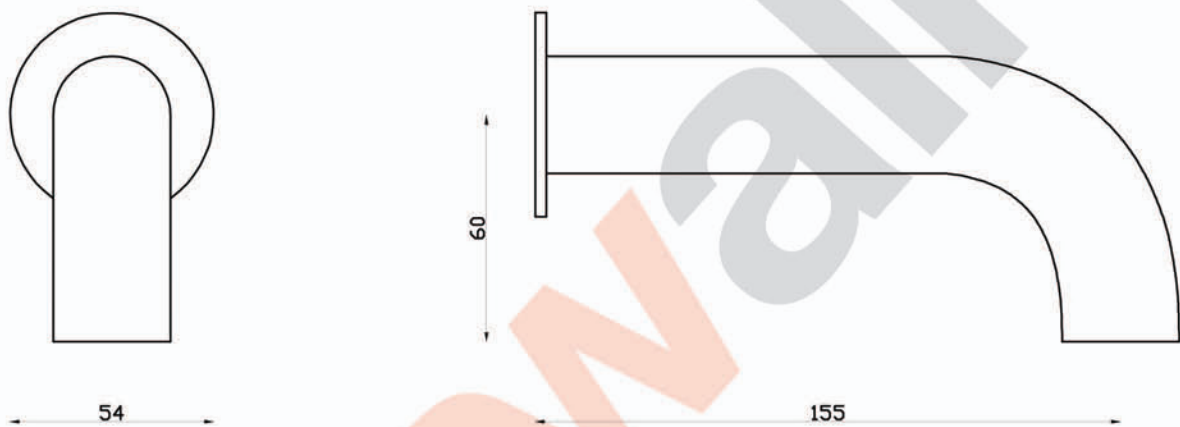

ICON

A69.05.S.32 Wall Spout

aw™

astrawalker™

astrawalker™