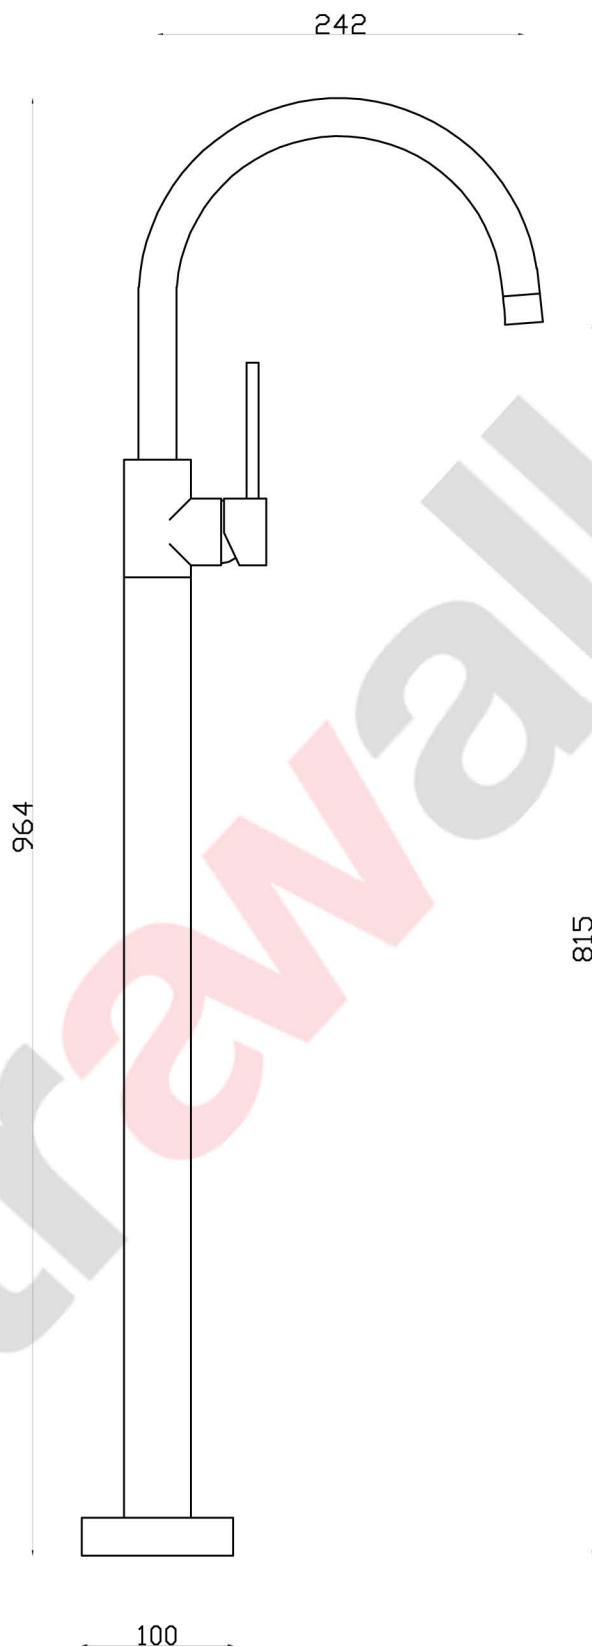

# ICON

A69.08.V5 Floor Mounted Bath Mixer

aw™

astrawalker™

astrawalker™