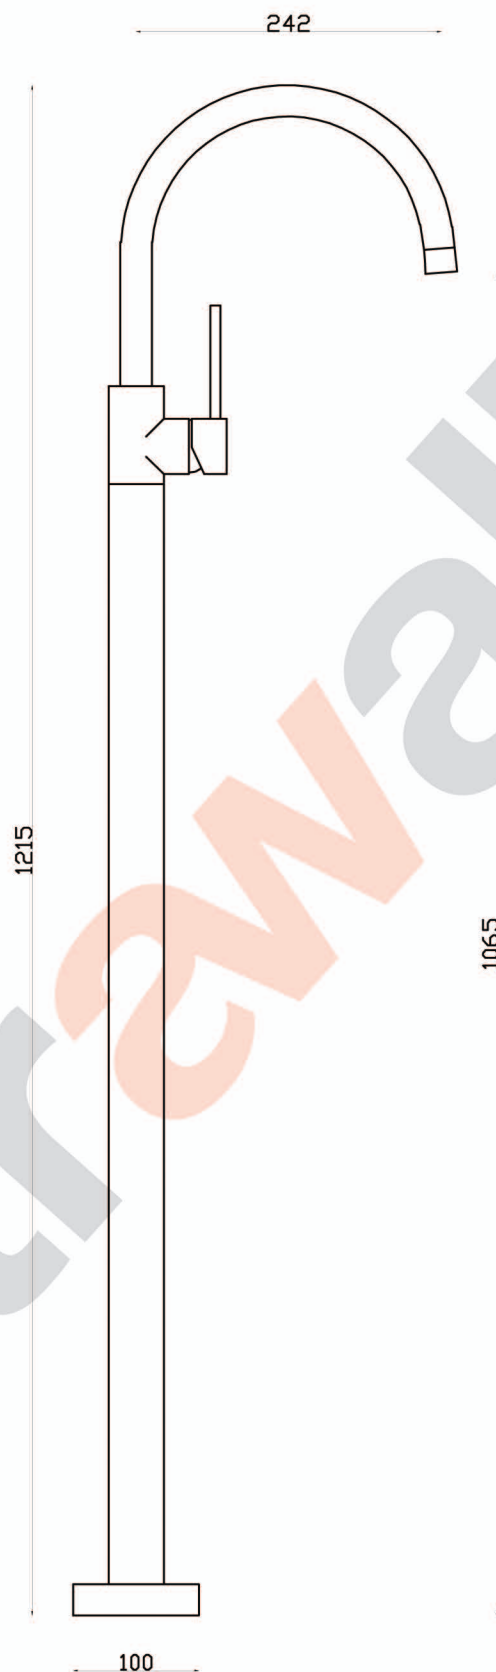

ICON

A69.08.V6 Basin Mixer Floor Mounted

aw™

astrawalker™

astrawalker™

ARCHITECTURAL BATHWARE

Uncompromising quality. Conceived, designed and made in Australia.