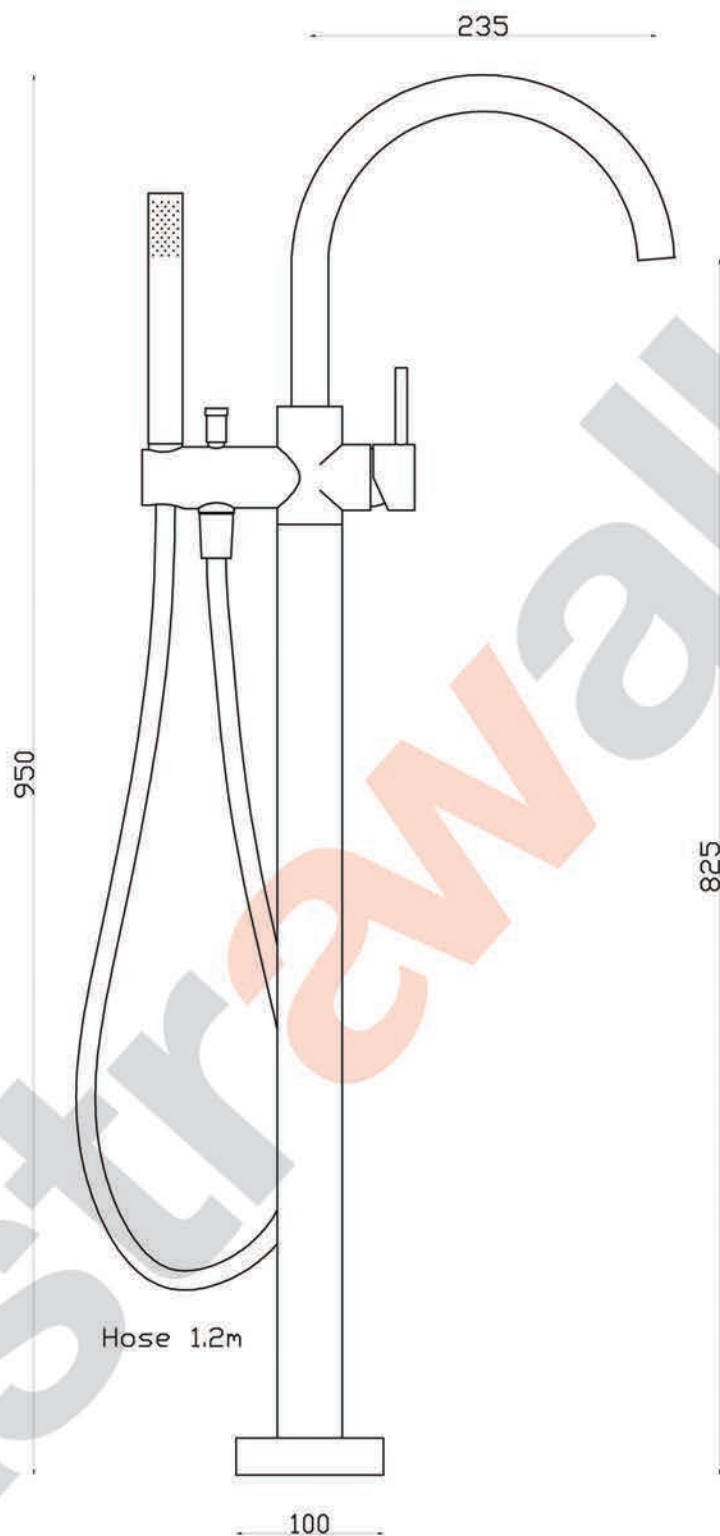

ICON

A69.08.V7 Bath Mixer with Hand
Shower Floor Mounted

aw™

astrawalker™

Uncompromising quality. Conceived, designed and made in Australia.

ARCHITECTURAL BATHWARE