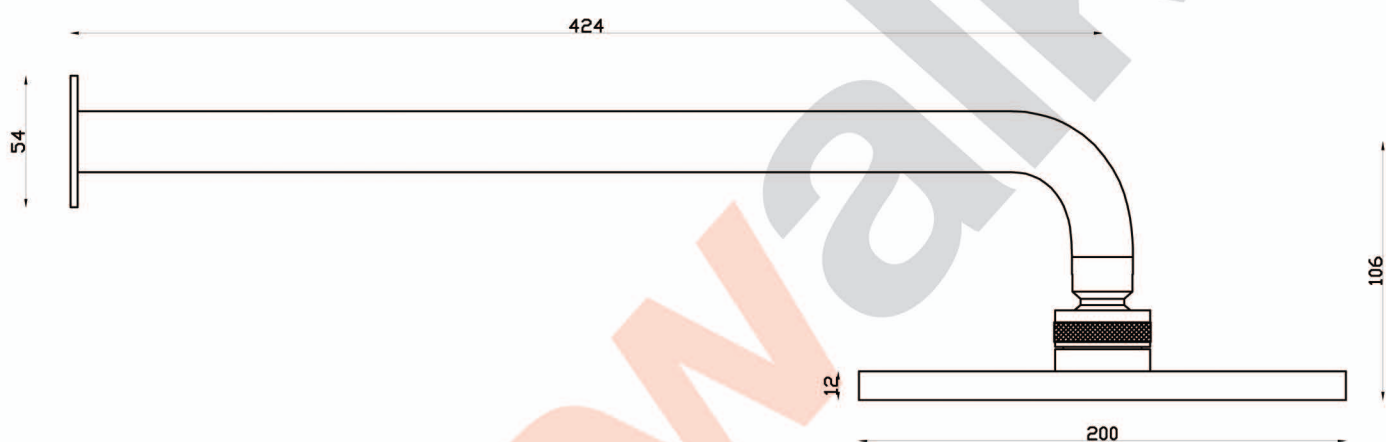

ICON

A69.11.A Shower Arm & Rose ONLY

aw™

astrawalker™

astrawalker™

Uncompromising quality. Conceived, designed and made in Australia.

ARCHITECTURAL BATHWARE