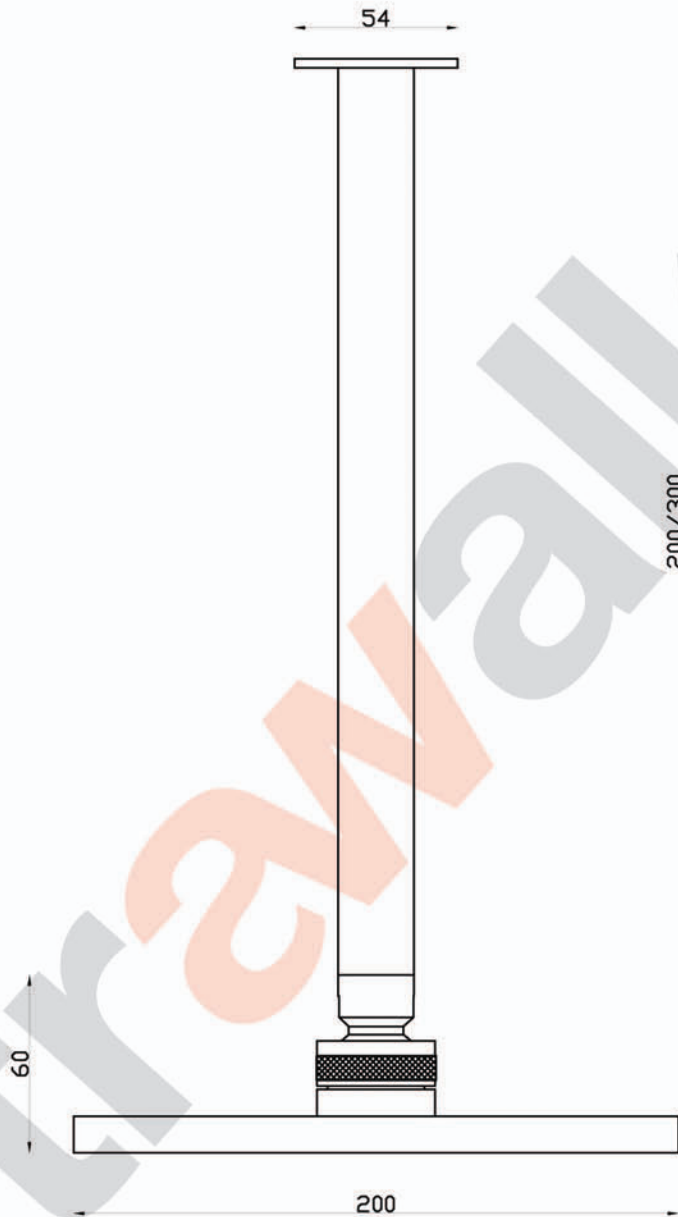

ICON

A69.11.AC Shower Arm & Rose

awTM

astrawalkerTM

Uncompromising quality. Conceived, designed and made in Australia.

ARCHITECTURAL BATHWARE