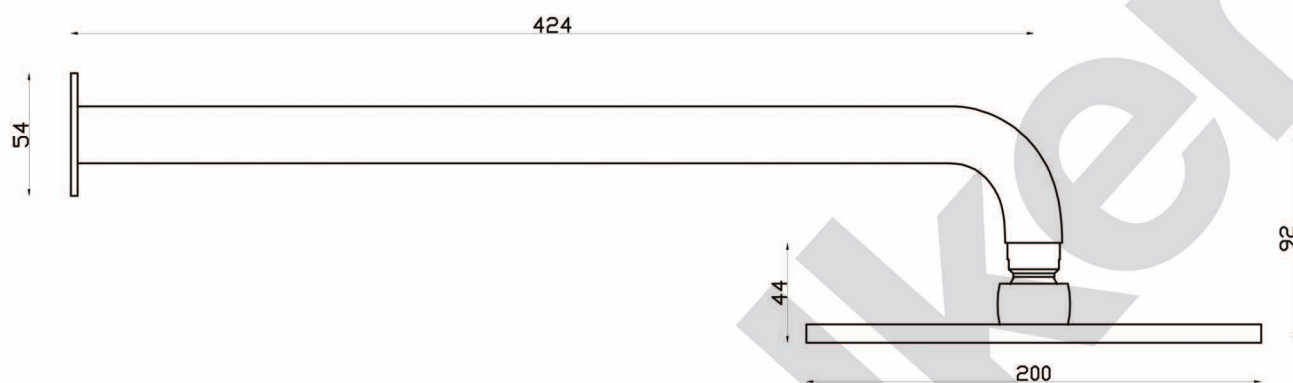

## A69.11 Shower Set

aw™

astrawalker™

Uncompromising quality. Conceived, designed and made in Australia.

ARCHITECTURAL BATHWARE