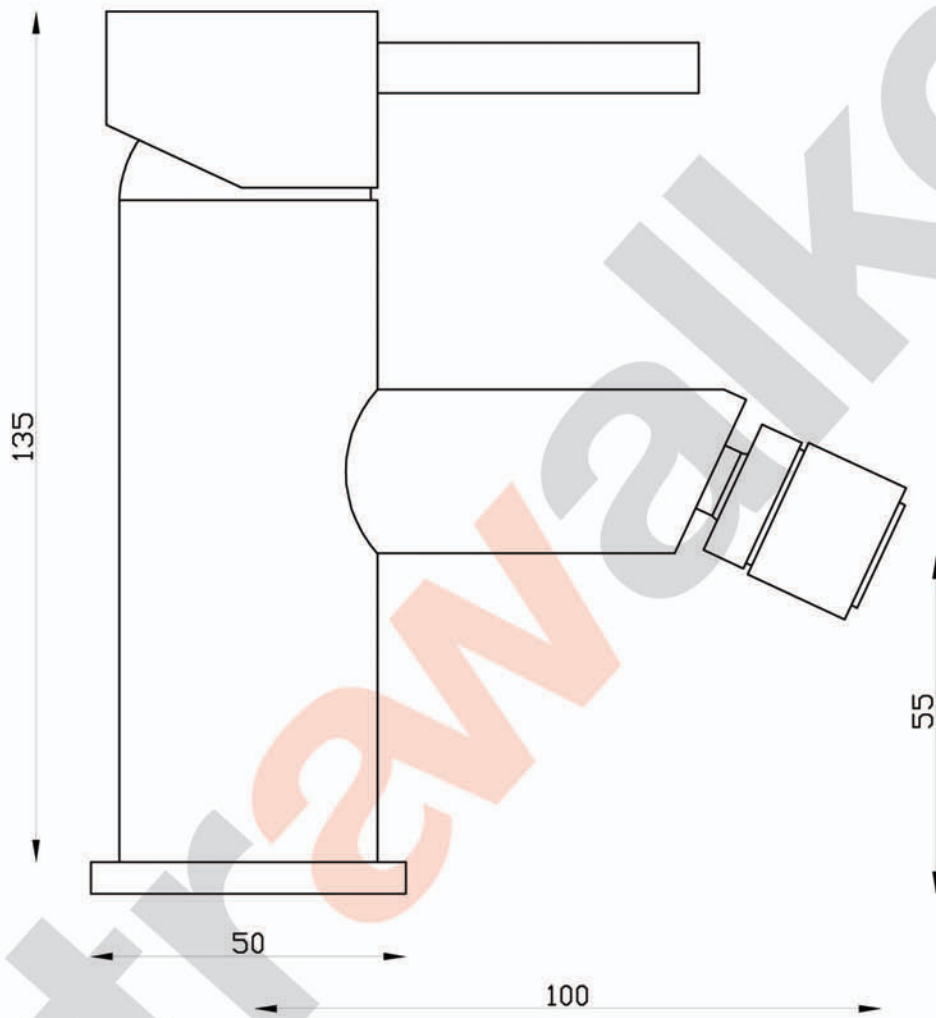

# ICON

A69.37 Bidet Mixer

aw™

astrawalker™

Uncompromising quality. Conceived, designed and made in Australia.

ARCHITECTURAL BATHWARE