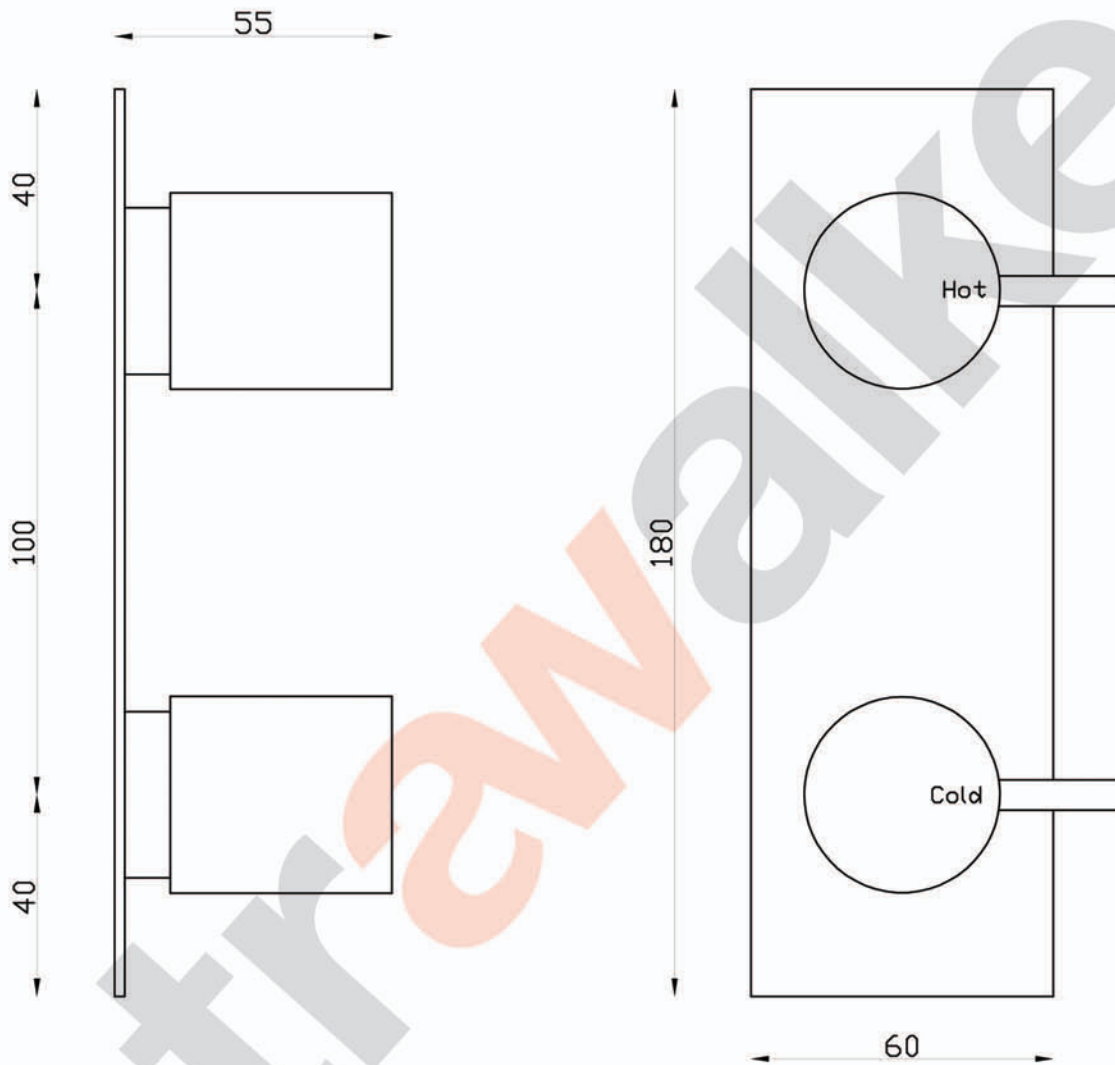

# ICON

A69.49.OBP Wall Tap Set

aw™

astrawalker™

Uncompromising quality. Conceived, designed and made in Australia.

ARCHITECTURAL BATHWARE