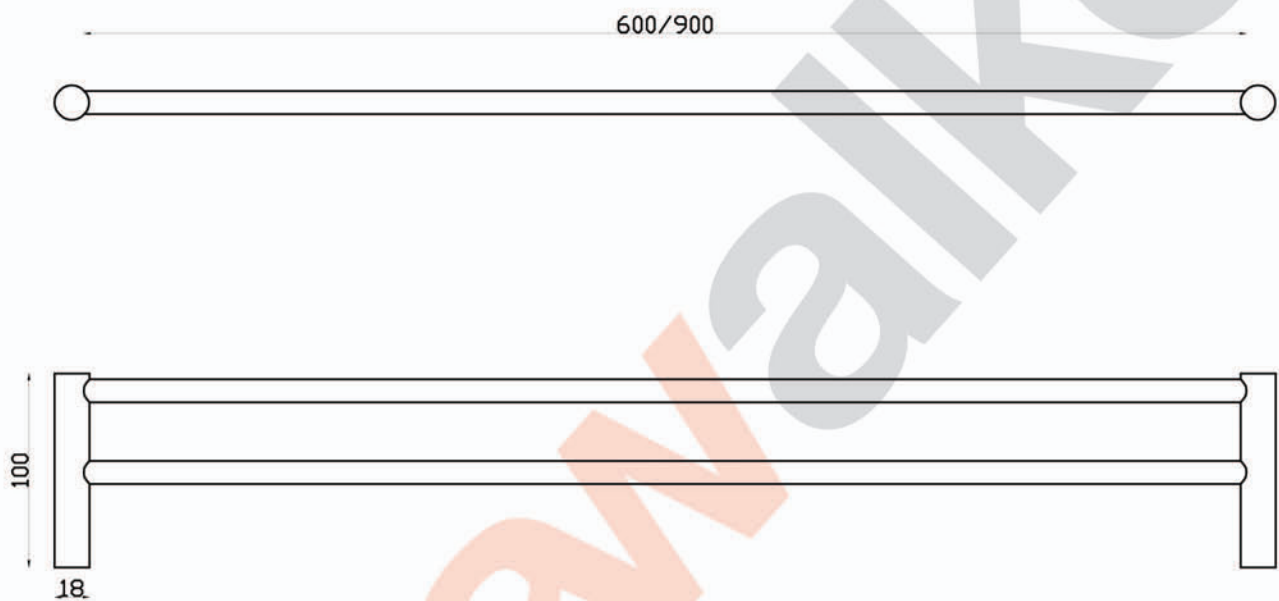

# ICON

A69.57 Towel Rail Double

aw™

astrawalker™

astrawalker™