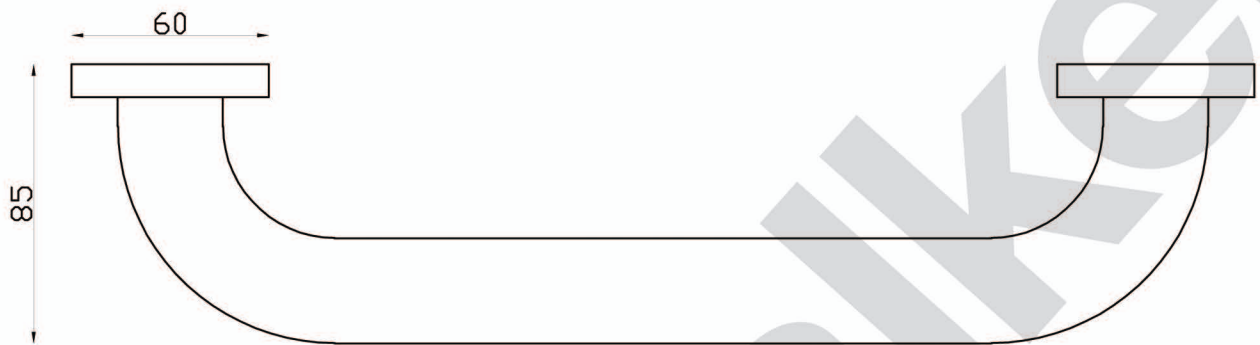

ICON

A69.99.30 Grab Rail

aw™

astrawalker™

Uncompromising quality. Conceived, designed and made in Australia.

ARCHITECTURAL BATHWARE