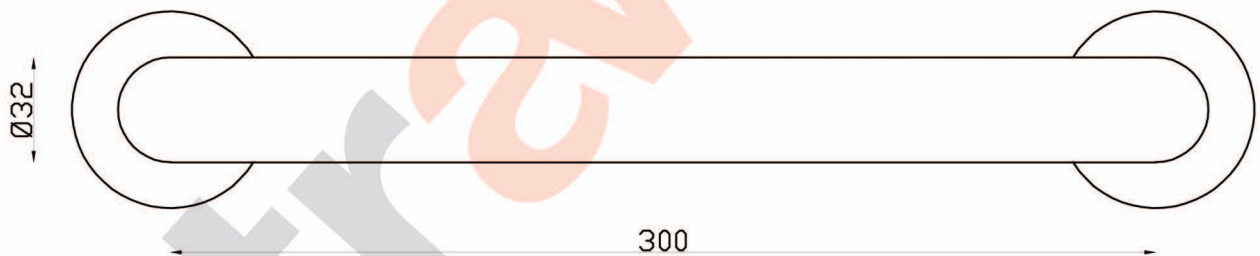

ICON

A69.99.30 Grab Rail

aw™

astrawalker™

Uncompromising quality. Conceived, designed and made in Australia.

ARCHITECTURAL BATHWARE