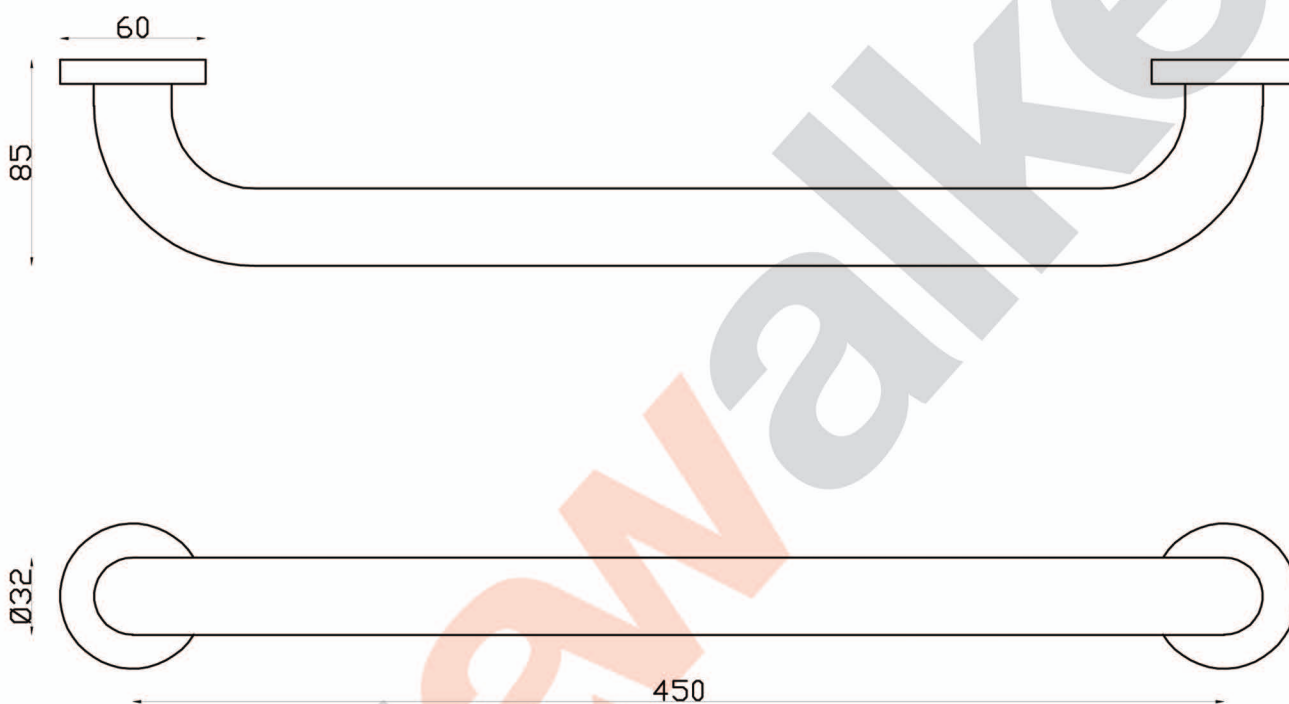

# ICON

A69.99.45 Grab Rail

aw™

astrawalker™

astrawalker™

Uncompromising quality. Conceived, designed and made in Australia.

ARCHITECTURAL BATHWARE