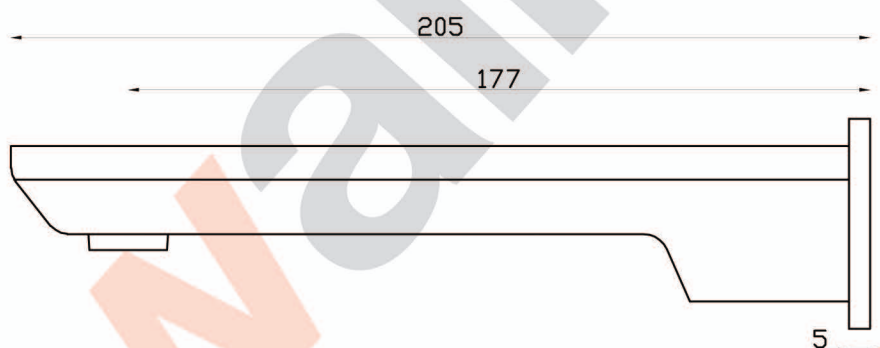

# ELK

A74.05.S Wall Spout Only

aw™

astrawalker™

astrawalker™