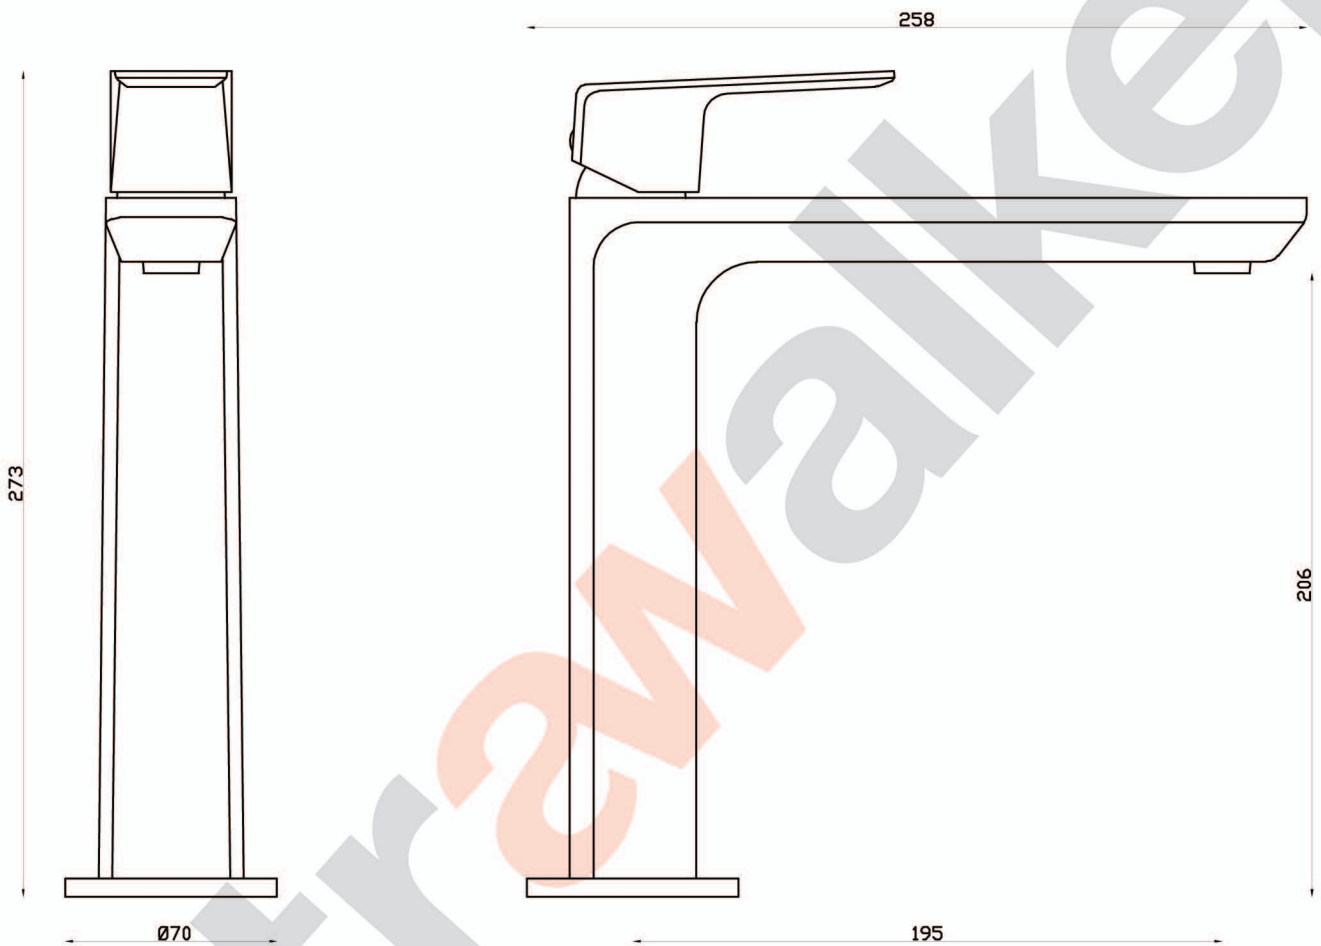

ELK

A74.08 Kitchen Mixer

aw™

astrawalker™

Uncompromising quality. Conceived, designed and made in Australia.

ARCHITECTURAL BATHWARE