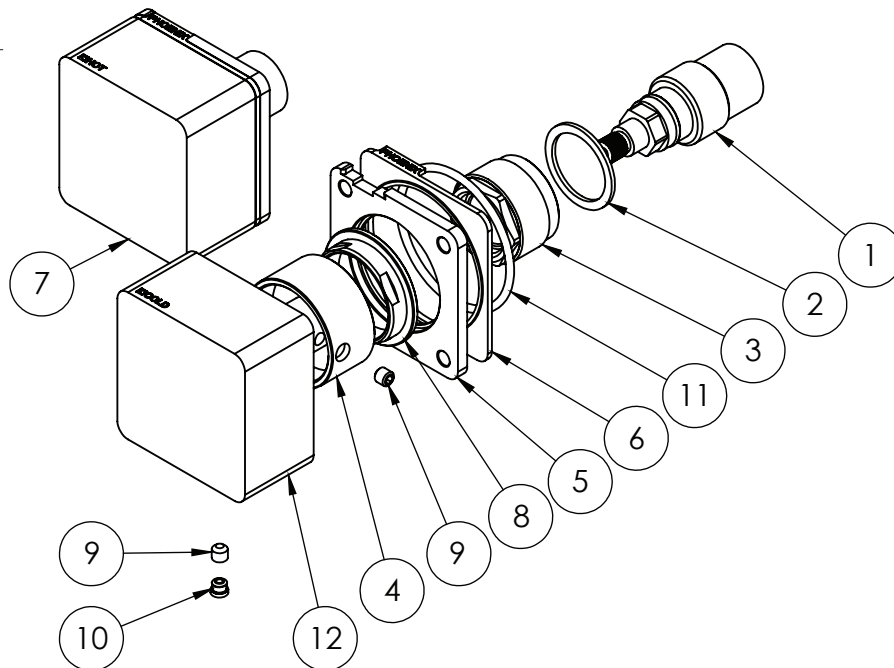

www.phoenixtapware.com.au
03 9780 4200

ALIA

WALL TOP ASSEMBLIES

PRODUCT CODE:

110-0600-00

FINISH:

CHROME

WELS:

N/A

PARTS LIST

1. 59MM CARTRIDGE
2. FIBER WASHER
3. LOCKNUT
4. SPINDLE ADAPTOR
5. BACKPLATE
6. DRESS PLATE
7. TAP HANDLE HOT
8. TAP LOCKNUT
9. GRUB SCREW M5X5
10. GRUB SCREW CAP
11. O-RING 45X2.5MM
12. TAP HANDLE COLD