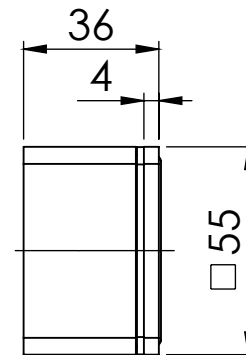

PLEASE [CLICK HERE TO VIEW FULL WARRANTY](#)

While we aim to ensure the specifications shown are correct at time of printing, Phoenix Tapware reserves the right to make modifications without prior notice. Always use the physical product measurements for mark-ups and roughing-in as the line drawing shown may differ from the actual product over time. All measurements are shown in millimetres.

www.phoenixtapware.com.au
03 9780 4200