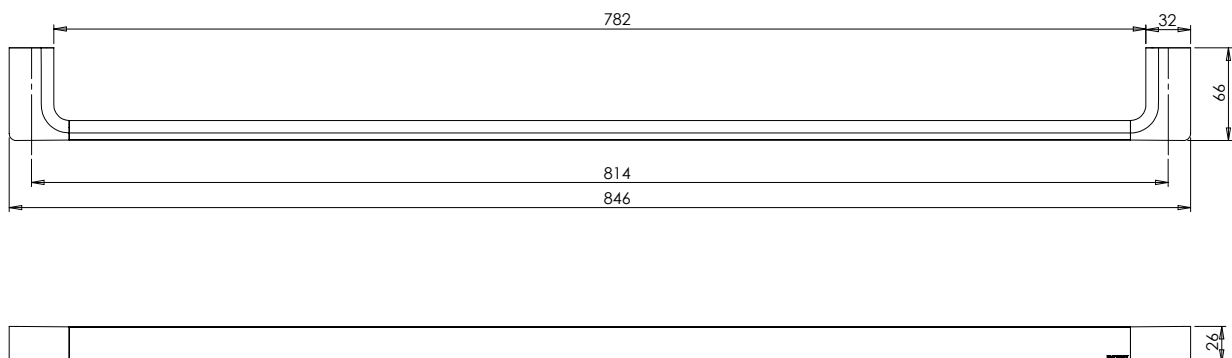

PHOENIX

SPECIFICATIONS

GLOSS

SINGLE TOWEL RAIL 800MM

PRODUCT CODE:	GS802
FINISH:	CHROME
WELS:	N/A

MAINTENANCE AND CARE:

- All surfaces should be cleaned with mild liquid detergent or soap and water.
- Do not use cream cleaners or citrus based cleaning products, as they are abrasive.
- Use of unsuitable cleaning agents may damage the surface. Any damage caused in this way will not be covered by warranty.

PACKAGING INCLUDES

- 1 x Single towel rail 800mm
- 1 x Allen key 3mm
- 4 x Phillips pan head screws M4x35
- 4 x Plastic wall plug 30mm
- 1 x Installation instructions
- 1 x Warranty card

AVAILABLE IN:

FOR MORE INFORMATION VISIT
www.phoenixtapware.com.au

PLEASE [CLICK HERE](#) TO VIEW FULL WARRANTY

While we aim to ensure the specifications shown are correct at time of printing, Phoenix Tapware reserves the right to make modifications without prior notice. Always use the physical product measurements for mark-ups and roughing-in as the line drawing shown may differ from the actual product over time. All measurements are shown in millimetres.