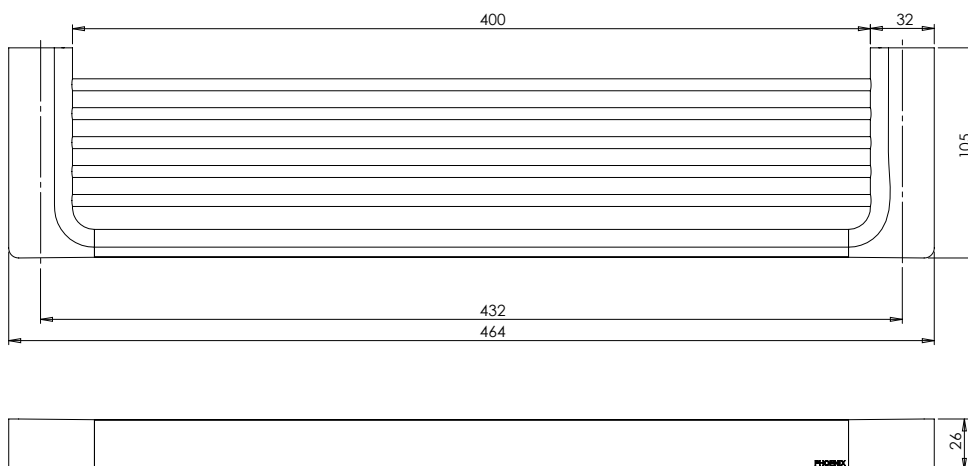

PHOENIX

SPECIFICATIONS

GLOSS

SHOWER SHELF

PRODUCT CODE:	GS896
FINISH:	CHROME
WELS:	N/A

MAINTENANCE AND CARE:

- All surfaces should be cleaned with mild liquid detergent or soap and water.
- Do not use cream cleaners or citrus based cleaning products, as they are abrasive.
- Use of unsuitable cleaning agents may damage the surface. Any damage caused in this way will not be covered by warranty.

PACKAGING INCLUDES

- 1 x Shower shelf
- 4 x Phillips pan head screws M4x35
- 4 x Plastic wall plug 30mm
- 1 x Installation instructions
- 1 x Warranty card

AVAILABLE IN:

FOR MORE INFORMATION VISIT www.phoenixtapware.com.au

PLEASE [CLICK HERE](#) TO VIEW FULL WARRANTY

While we aim to ensure the specifications shown are correct at time of printing, Phoenix Tapware reserves the right to make modifications without prior notice. Always use the physical product measurements for mark-ups and roughing-in as the line drawing shown may differ from the actual product over time. All measurements are shown in millimetres.