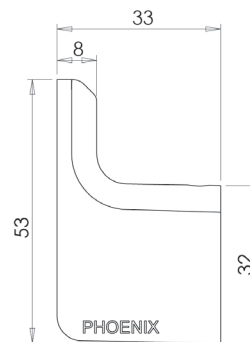

FOR MORE INFORMATION VISIT www.phoenixtapware.com.au

PACKAGING INCLUDES

- 1 x Robe hook
- 1 x Allen key 3mm
- 2 x Phillips pan head screws M4x35
- 2 x Plastic wall plug 30mm
- 1 x Installation instructions
- 1 x Warranty card

PLEASE [CLICK HERE](#) TO VIEW FULL WARRANTY

While we aim to ensure the specifications shown are correct at time of printing, Phoenix Tapware reserves the right to make modifications without prior notice. Always use the physical product measurements for mark-ups and roughing-in as the line drawing shown may differ from the actual product over time. All measurements are shown in millimetres.