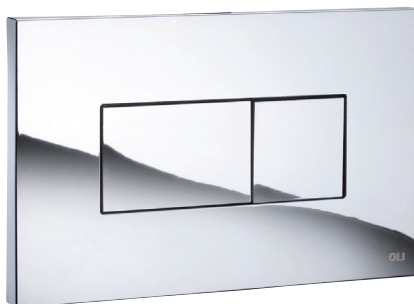

STUDIO BAGNO

White

Polished Chrome

Satin Chrome

Black Soft Touch

Black Soft Touch
Polished Ch Buttons

Polished Chrome
Black ST Buttons

Karisma

STYLE

Push Plates

CODE

OL0641001 (White)
OL0641004 (Polished Chrome)
OL0641006 (Satin Chrome)
OL0641015 (Black ST)
OL0641017 (Black ST/Chrome)
OL0641019 (Pol Ch/Black ST)

MATERIAL

ABS

CAPACITY

4.5/3 Litre Dual Flush