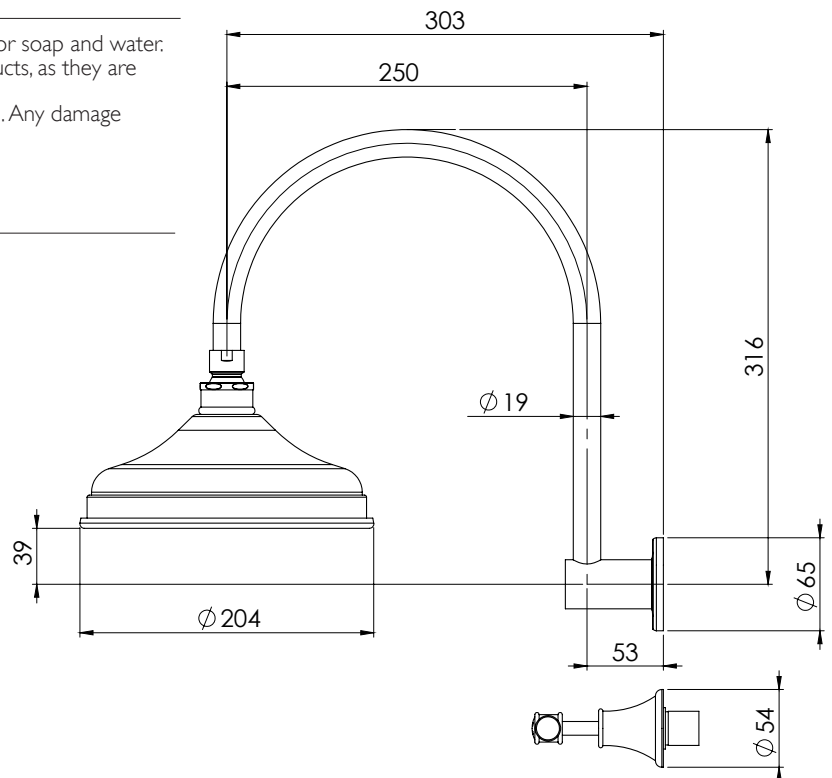

PLEASE [CLICK HERE](#) TO VIEW FULL WARRANTY

While we aim to ensure the specifications shown are correct at time of printing, Phoenix Tapware reserves the right to make modifications without prior notice. Always use the physical product measurements for mark-ups and roughing-in as the line drawing shown may differ from the actual product over time. All measurements are shown in millimetres.

Nostalgia is a Registered Trademark of Phoenix Industries Pty. Ltd.

VI50218

www.phoenixtapware.com.au
03 9780 4200