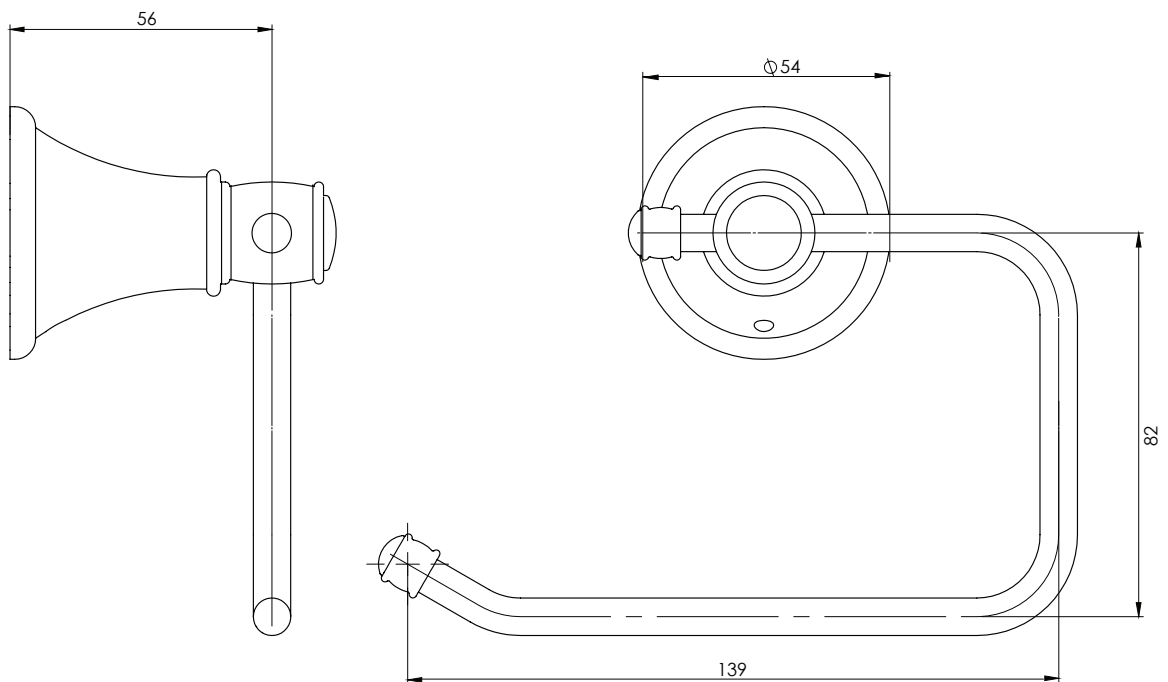

## SPECIFICATIONS

AVAILABLE IN:

CHROME ANTIQUE  
BLACK

FOR MORE INFORMATION VISIT  
[www.phoenixtapware.com.au](http://www.phoenixtapware.com.au)

PLEASE [CLICK HERE](#) TO VIEW FULL WARRANTY

While we aim to ensure the specifications shown are correct at time of printing, Phoenix Tapware reserves the right to make modifications without prior notice. Always use the physical product measurements for mark-ups and roughing-in as the line drawing shown may differ from the actual product over time. All measurements are shown in millimetres.