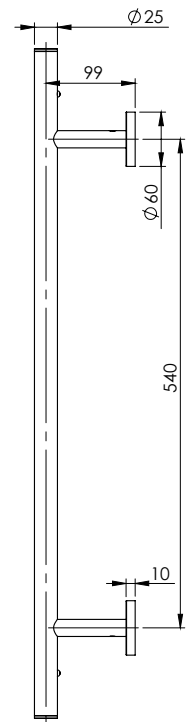

PHOENIX

SPECIFICATIONS

RADII

TOWEL LADDER 750 X 740MM ROUND PLATE

PRODUCT CODE: RA871 CHR
 FINISH: CHROME
 WELS: N/A

MAINTENANCE AND CARE:

- All surfaces should be cleaned with mild liquid detergent or soap and water.
- Do not use cream cleaners or citrus based cleaning products, as they are abrasive.
- Use of unsuitable cleaning agents may damage the surface. Any damage caused in this way will not be covered by warranty.

PACKAGING INCLUDES

- 1 x Towel ladder assembly
- 4 x Mounting tubes
- 4 x Dress plates
- 1 x Installation kit
- 1 x Installation instructions
- 1 x Warranty card

AVAILABLE IN:

CHROME

FOR MORE INFORMATION VISIT
www.phoenixtapware.com.au

PLEASE [CLICK HERE](#) TO VIEW FULL WARRANTY

While we aim to ensure the specifications shown are correct at time of printing, Phoenix Tapware reserves the right to make modifications without prior notice. Always use the physical product measurements for mark-ups and roughing-in as the line drawing shown may differ from the actual product over time. All measurements are shown in millimetres.