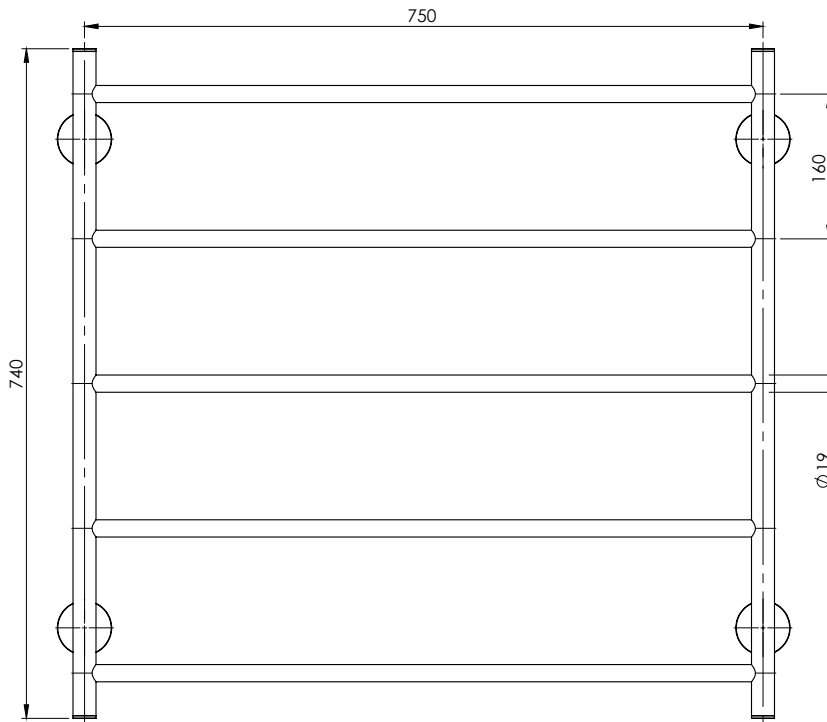

PHOENIX

SPECIFICATIONS

RADII

TOWEL LADDER 750 X 740MM ROUND PLATE

PRODUCT CODE: RA871 CHR
 FINISH: CHROME
 WELS: N/A

MAINTENANCE AND CARE:

- All surfaces should be cleaned with mild liquid detergent or soap and water.
- Do not use cream cleaners or citrus based cleaning products, as they are abrasive.
- Use of unsuitable cleaning agents may damage the surface. Any damage caused in this way will not be covered by warranty.

PACKAGING INCLUDES

- 1 x Towel ladder assembly
- 4 x Mounting tubes
- 4 x Dress plates
- 1 x Installation kit
- 1 x Installation instructions
- 1 x Warranty card

AVAILABLE IN:

CHROME

FOR MORE INFORMATION VISIT
www.phoenixtapware.com.au

PLEASE [CLICK HERE](#) TO VIEW FULL WARRANTY

While we aim to ensure the specifications shown are correct at time of printing, Phoenix Tapware reserves the right to make modifications without prior notice. Always use the physical product measurements for mark-ups and roughing-in as the line drawing shown may differ from the actual product over time. All measurements are shown in millimetres.