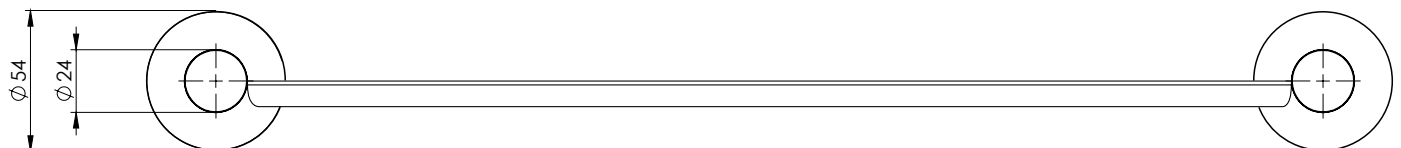

PLEASE [CLICK HERE](#) TO VIEW FULL WARRANTY

While we aim to ensure the specifications shown are correct at time of printing, Phoenix Tapware reserves the right to make modifications without prior notice. Always use the physical product measurements for mark-ups and roughing-in as the line drawing shown may differ from the actual product over time. All measurements are shown in millimetres.