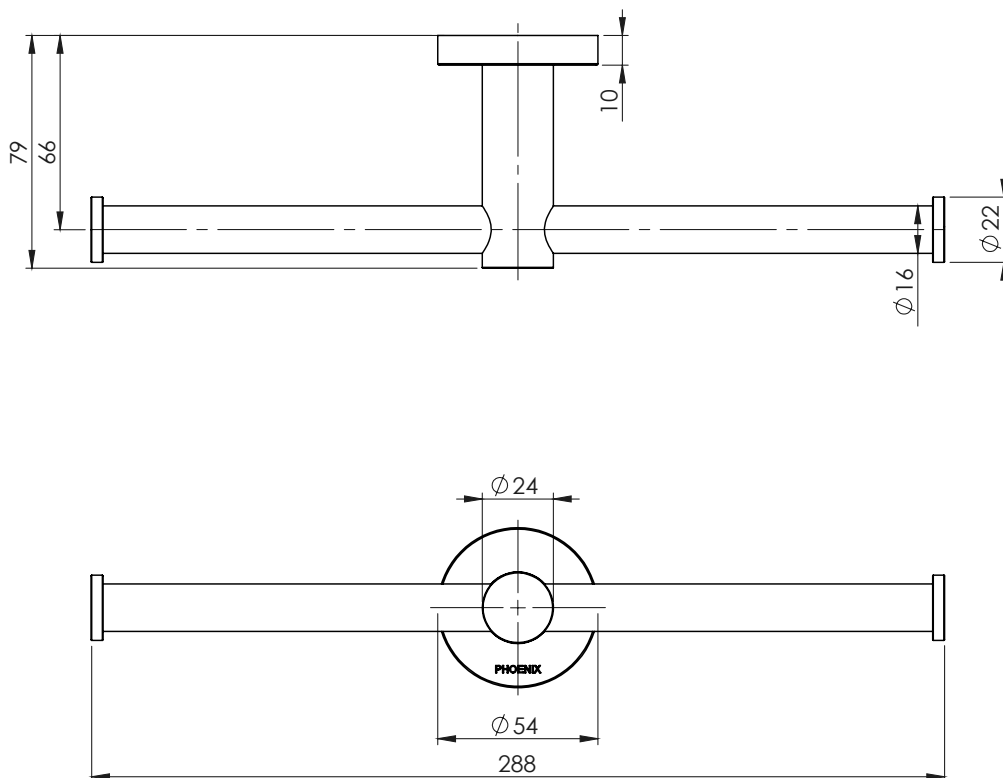

PHOENIX

SPECIFICATIONS

RADII

DOUBLE TOILET ROLL HOLDER ROUND PLATE

PRODUCT CODE: RA891 CHR
 FINISH: CHROME
 WELS: N/A

MAINTENANCE AND CARE:

- All surfaces should be cleaned with mild liquid detergent or soap and water.
- Do not use cream cleaners or citrus based cleaning products, as they are abrasive.
- Use of unsuitable cleaning agents may damage the surface. Any damage caused in this way will not be covered by warranty.

PACKAGING INCLUDES

- 1 x Toilet roll holder
- 1 x Installation kit
- 1 x Installation instructions
- 1 x Warranty card

AVAILABLE IN:

CHROME

FOR MORE INFORMATION VISIT
www.phoenixtapware.com.au

PLEASE [CLICK HERE](#) TO VIEW FULL WARRANTY

While we aim to ensure the specifications shown are correct at time of printing, Phoenix Tapware reserves the right to make modifications without prior notice. Always use the physical product measurements for mark-ups and roughing-in as the line drawing shown may differ from the actual product over time. All measurements are shown in millimetres.