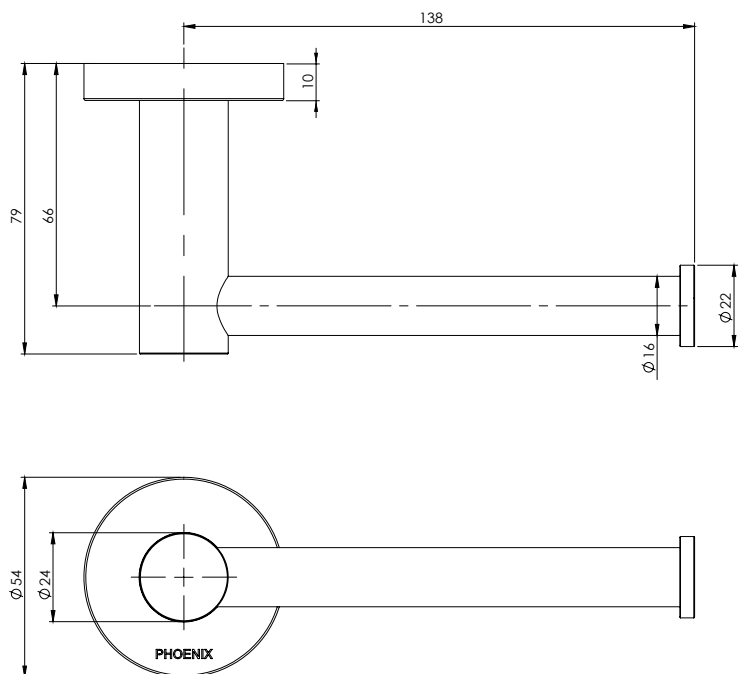

PHOENIX

SPECIFICATIONS

RADII

TOILET ROLL HOLDER ROUND PLATE

PRODUCT CODE: RA892 CHR
 FINISH: CHROME
 WELS: N/A

MAINTENANCE AND CARE:

- All surfaces should be cleaned with mild liquid detergent or soap and water.
- Do not use cream cleaners or citrus based cleaning products, as they are abrasive.
- Use of unsuitable cleaning agents may damage the surface. Any damage caused in this way will not be covered by warranty.

PACKAGING INCLUDES

- 1 x Toilet roll holder square plate
- 1 x Installation kit
- 1 x Installation instructions
- 1 x Warranty card

AVAILABLE IN:

FOR MORE INFORMATION VISIT
www.phoenixtapware.com.au

PLEASE [CLICK HERE](#) TO VIEW FULL WARRANTY

While we aim to ensure the specifications shown are correct at time of printing, Phoenix Tapware reserves the right to make modifications without prior notice. Always use the physical product measurements for mark-ups and roughing-in as the line drawing shown may differ from the actual product over time. All measurements are shown in millimetres.