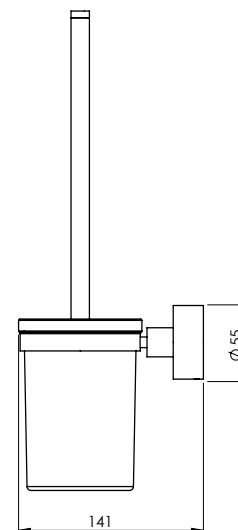

PLEASE [CLICK HERE TO VIEW FULL WARRANTY](#)

While we aim to ensure the specifications shown are correct at time of printing, Phoenix Tapware reserves the right to make modifications without prior notice. Always use the physical product measurements for mark-ups and roughing-in as the line drawing shown may differ from the actual product over time. All measurements are shown in millimetres.

www.phoenixtapware.com.au
03 9780 4200