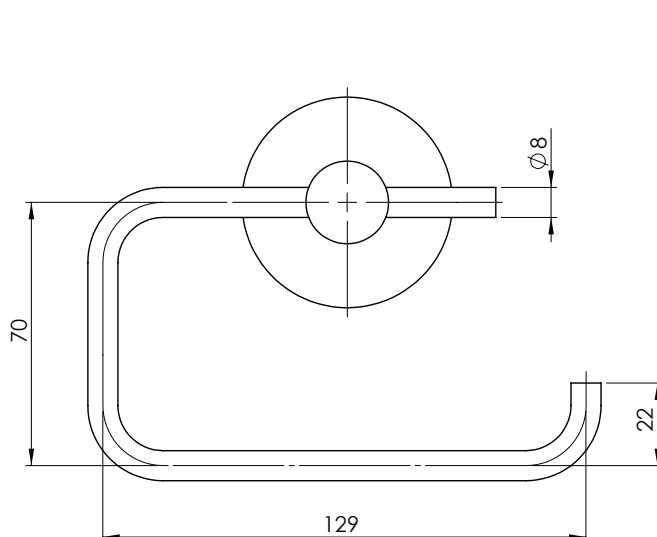

### PACKAGING INCLUDES

- 1 x Toilet roll holder
- 1 x Installation kit
- 1 x Installation instructions
- 1 x Warranty card

PLEASE [CLICK HERE](#) TO VIEW FULL WARRANTY

While we aim to ensure the specifications shown are correct at time of printing, Phoenix Tapware reserves the right to make modifications without prior notice. Always use the physical product measurements for mark-ups and roughing-in as the line drawing shown may differ from the actual product over time. All measurements are shown in millimetres.