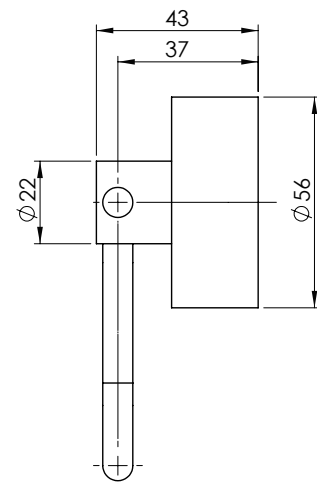

PACKAGING INCLUDES

- 1 x Toilet roll holder
- 1 x Installation kit
- 1 x Installation instructions
- 1 x Warranty card

PLEASE [CLICK HERE](#) TO VIEW FULL WARRANTY

While we aim to ensure the specifications shown are correct at time of printing, Phoenix Tapware reserves the right to make modifications without prior notice. Always use the physical product measurements for mark-ups and roughing-in as the line drawing shown may differ from the actual product over time. All measurements are shown in millimetres.

www.phoenixtapware.com.au
03 9780 4200