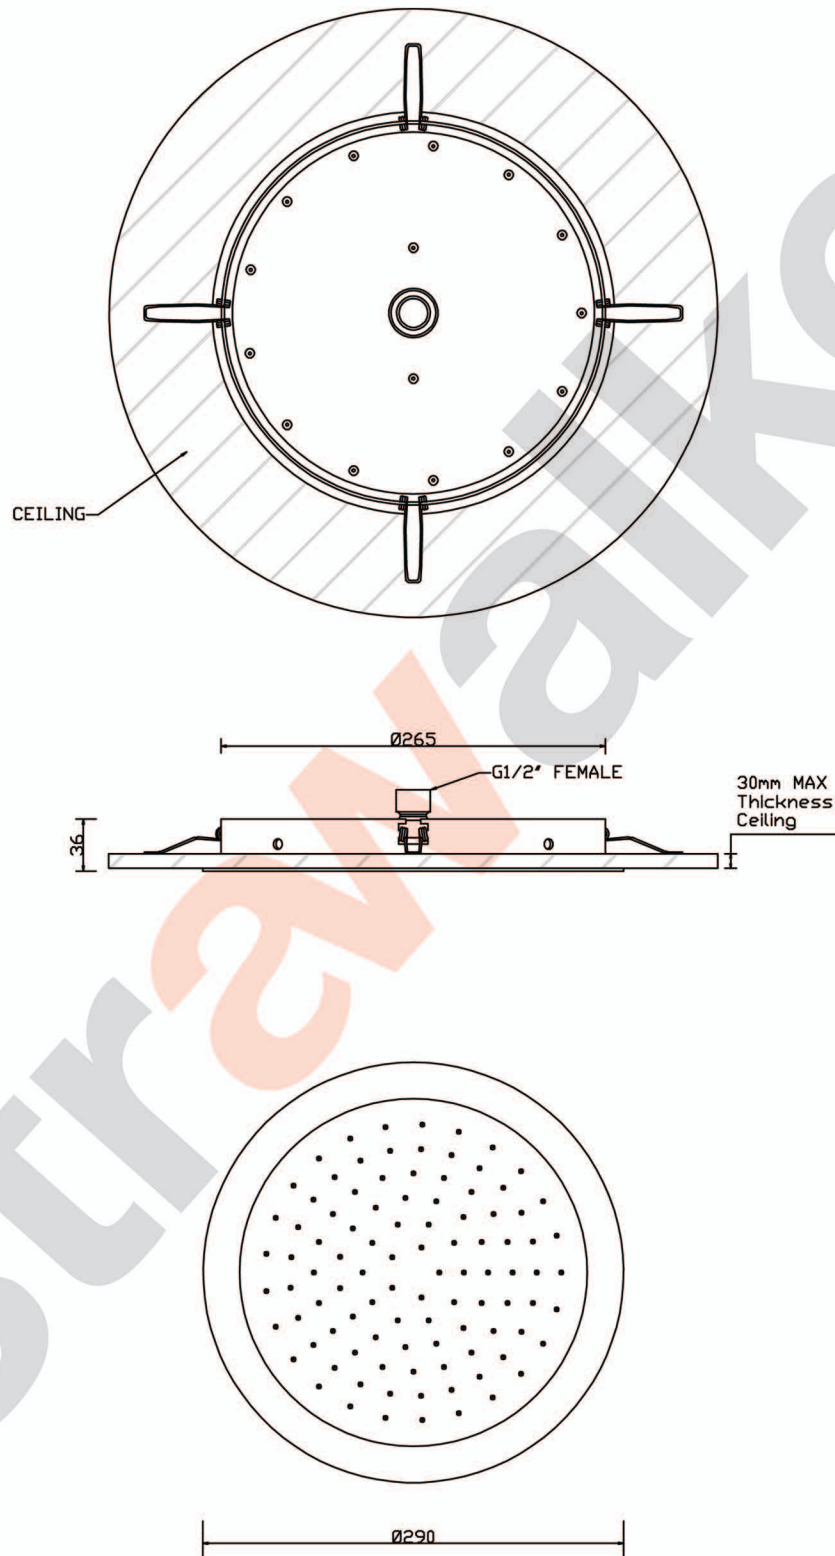

ICON

A69.11.RFM Flush Mount Rose

astrawalker™

Uncompromising quality. Conceived, designed and made in Australia.

ARCHITECTURAL BATHWARE