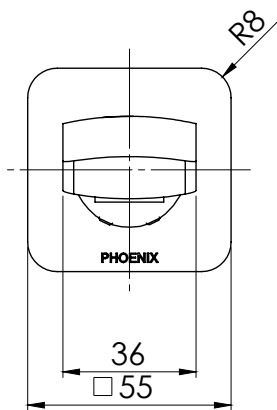

PHOENIX

SPECIFICATIONS

MEKKO

WALL BATH OUTLET 200MM

PRODUCT CODE:	115-7620-10
FINISH:	MATTE BLACK
WELS:	N/A

INFORMATION:

TEMPERATURE RATING:	MIN 1° - MAX 75°
PRESSURE RATING:	MIN 150 kPa - MAX 500 kPa

AVAILABLE IN:

CHROME MATTE
BLACK

FOR MORE INFORMATION VISIT
www.phoenixtapware.com.au

PLEASE [CLICK HERE](#) TO VIEW FULL WARRANTY

While we aim to ensure the specifications shown are correct at time of printing, Phoenix Tapware reserves the right to make modifications without prior notice. Always use the physical product measurements for mark-ups and roughing-in as the line drawing shown may differ from the actual product over time. All measurements are shown in millimetres.