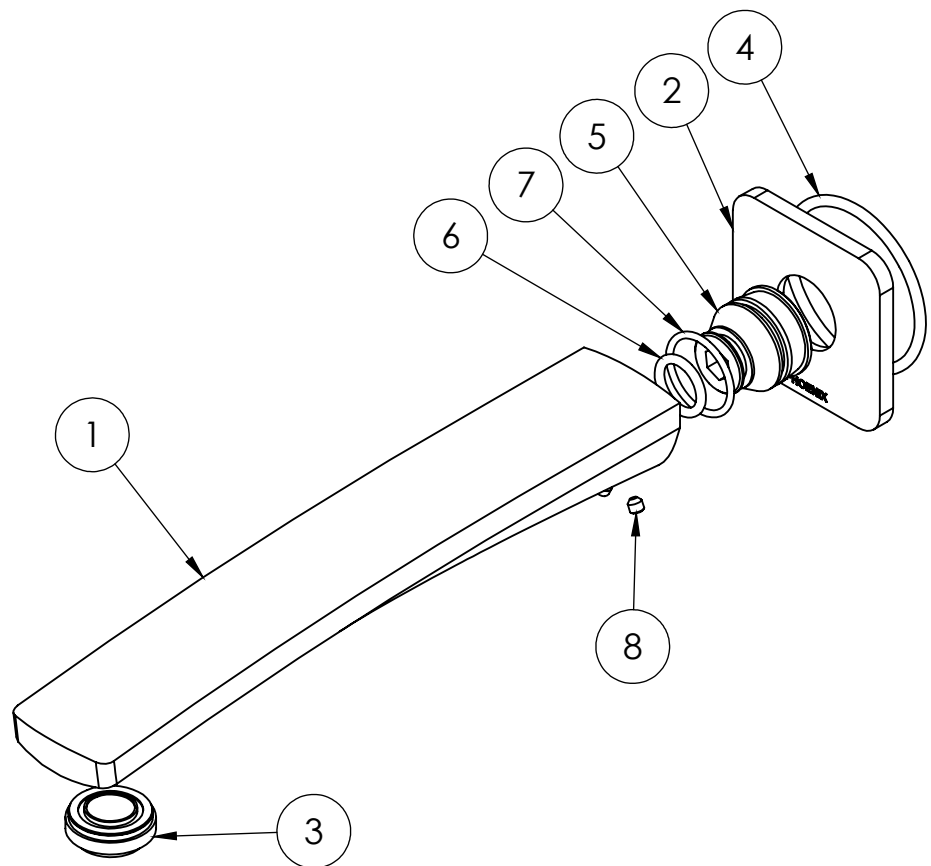

WELS:

N/A

PARTS LIST

1. OUTLET
2. DRESS PLATE
3. AERATOR
4. O-RING 46X3.0
5. ADAPTOR
6. O-RING 13X2.6
7. O-RING 21X1.9
8. GRUB SCREW M4

MAINTENANCE AND CARE:

- All surfaces should be cleaned with mild liquid detergent or soap and water.
- Do not use cream cleaners or citrus based cleaning products, as they are abrasive.
- Use of unsuitable cleaning agents may damage the surface. Any damage caused in this way will not be covered by warranty.

PACKAGING INCLUDES

- 1 x Spout
- 1 x Dress plate
- 1 x Installation kit
- 1 x Installation instructions
- 1 x Warranty card

PLEASE [CLICK HERE TO VIEW FULL WARRANTY](#)

While we aim to ensure the specifications shown are correct at time of printing, Phoenix Tapware reserves the right to make modifications without prior notice. Always use the physical product measurements for mark-ups and roughing-in as the line drawing shown may differ from the actual product over time. All measurements are shown in millimetres.