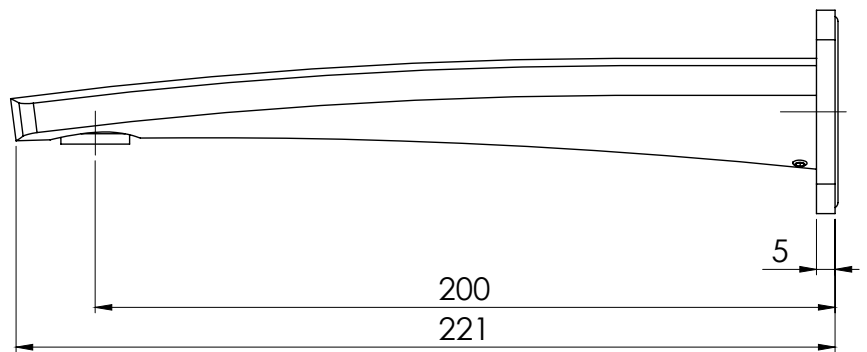

PHOENIX

SPECIFICATIONS

MEKKO

WALL BATH OUTLET 200MM

PRODUCT CODE:	115-7620-10
FINISH:	MATTE BLACK
WELS:	N/A

INFORMATION:

TEMPERATURE RATING:	MIN 1° - MAX 75°
PRESSURE RATING:	MIN 150 kPa - MAX 500 kPa

AVAILABLE IN:

CHROME MATTE
BLACK

FOR MORE INFORMATION VISIT
www.phoenixtapware.com.au

PLEASE [CLICK HERE](#) TO VIEW FULL WARRANTY

While we aim to ensure the specifications shown are correct at time of printing, Phoenix Tapware reserves the right to make modifications without prior notice. Always use the physical product measurements for mark-ups and roughing-in as the line drawing shown may differ from the actual product over time. All measurements are shown in millimetres.