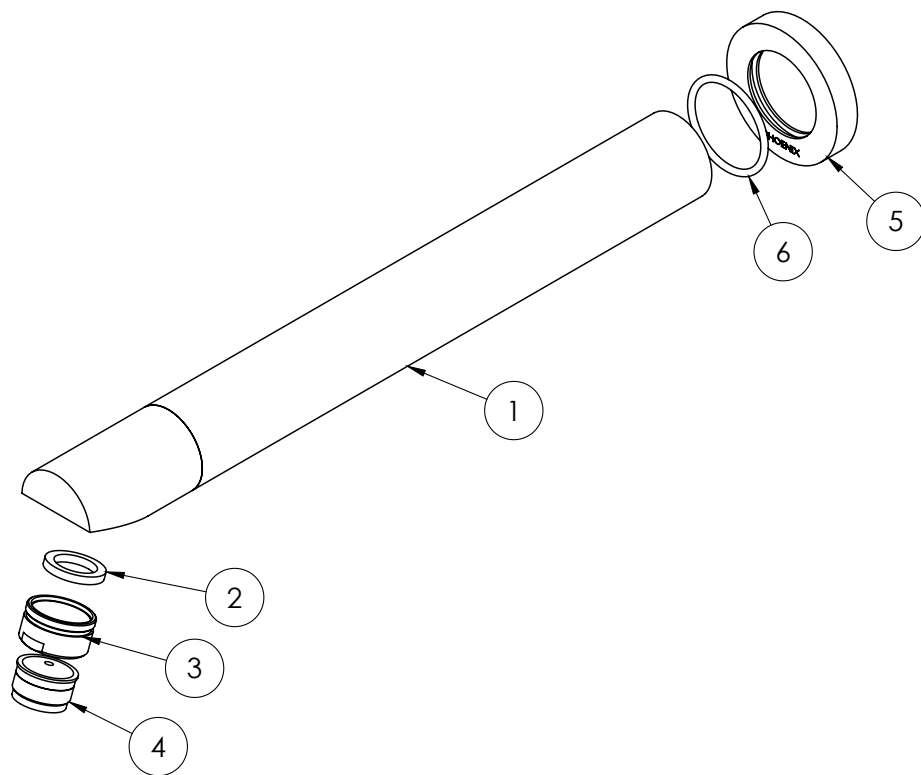

## WALL BATH OUTLET 32 X 300MM ANGLED

PRODUCT CODE:

V817 BG

FINISH:

BRUSHED GOLD

WELS:

N/A

### PARTS LIST

1. SPOUT
2. AERATOR GASKET
3. HOUSING
4. AERATOR
5. DRESS RING
6. O-RING 32X2.5