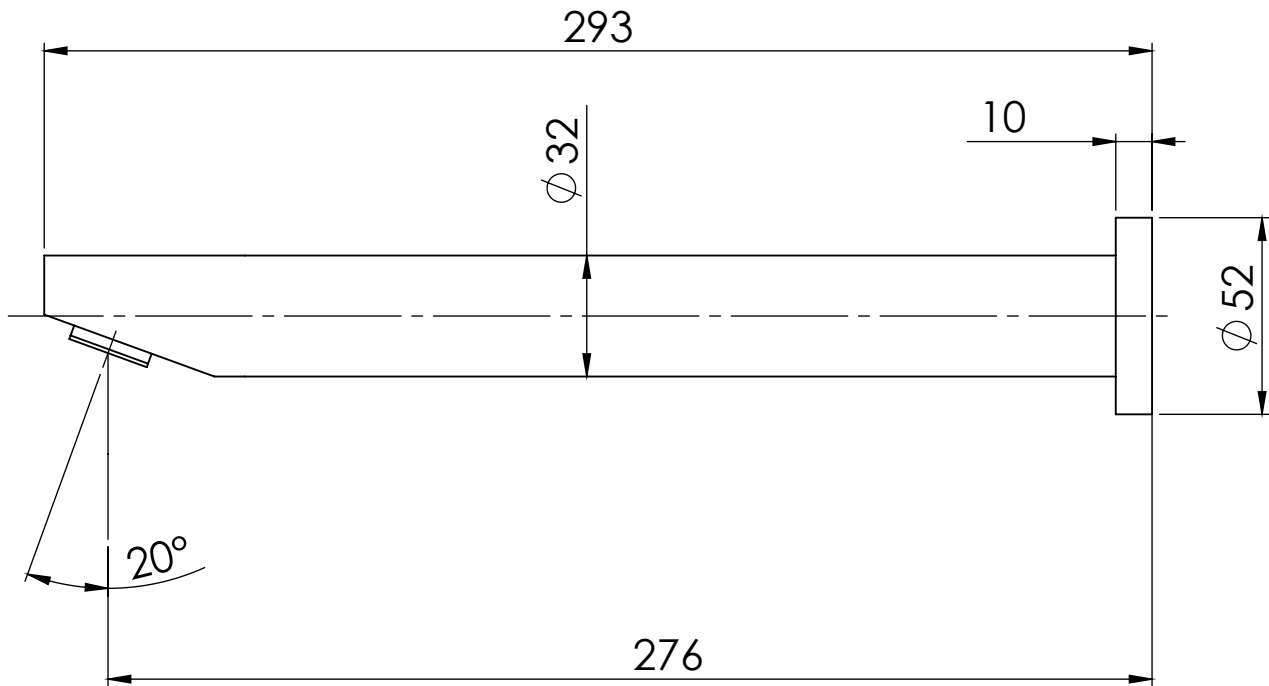

### WALL BATH OUTLET 32 X 300MM ANGLED

PRODUCT CODE:	V817 BG
FINISH:	BRUSHED GOLD
WELS:	N/A

**INFORMATION:**

TEMPERATURE RATING:	MIN 1° - MAX 75°
PRESSURE RATING:	MIN 150 kPa - MAX 500 kPa

AVAILABLE IN:

FOR MORE INFORMATION VISIT  
[www.phoenixtapware.com.au](http://www.phoenixtapware.com.au)

PLEASE [CLICK HERE TO VIEW FULL WARRANTY](#)

While we aim to ensure the specifications shown are correct at time of printing, Phoenix Tapware reserves the right to make modifications without prior notice. Always use the physical product measurements for mark-ups and roughing-in as the line drawing shown may differ from the actual product over time. All measurements are shown in millimetres.