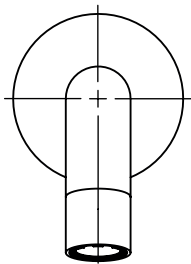

### WALL BATH OUTLET 180MM CURVED

PRODUCT CODE: VS776-12  
 FINISH: BRUSHED GOLD  
 WELS: N/A

#### INFORMATION:

TEMPERATURE RATING: MIN 1° - MAX 75°  
 PRESSURE RATING: MIN 150 kPa - MAX 500 kPa

ALSO AVAILABLE IN:

FOR MORE INFORMATION VISIT  
[www.phoenixtapware.com.au](http://www.phoenixtapware.com.au)

PLEASE [CLICK HERE](#) TO VIEW FULL WARRANTY

While we aim to ensure the specifications shown are correct at time of printing, Phoenix Tapware reserves the right to make modifications without prior notice. Always use the physical product measurements for mark-ups and roughing-in as the line drawing shown may differ from the actual product over time. All measurements are shown in millimetres.