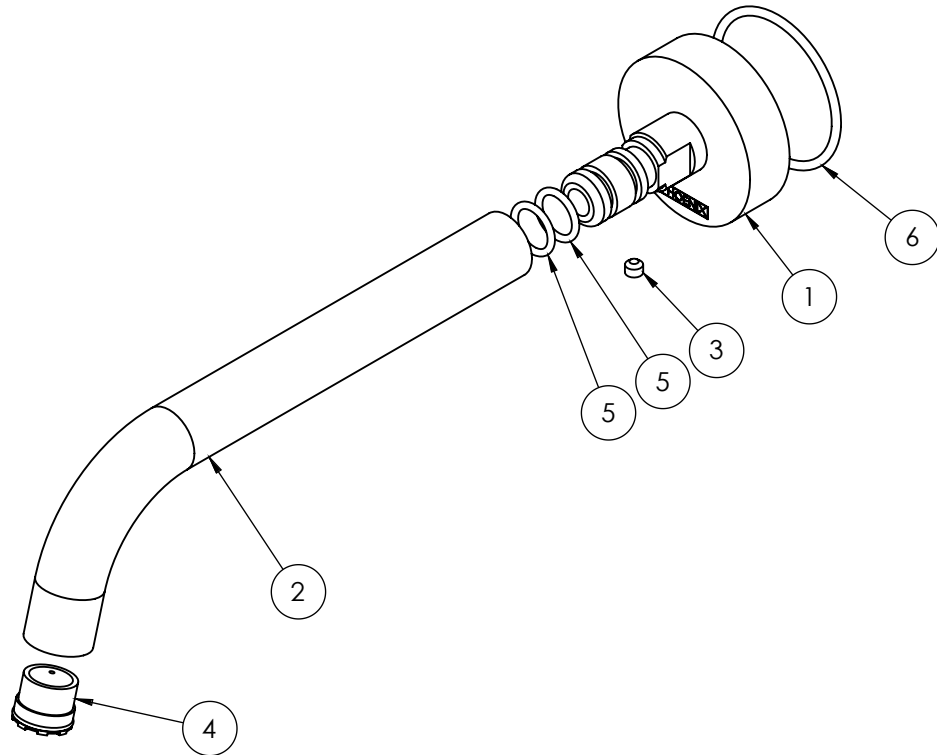

## VIVID SLIMLINE

### WALL BATH OUTLET 180MM CURVED

PRODUCT CODE:

VS776-12

FINISH:

BRUSHED GOLD

WELS:

N/A

#### PARTS LIST

1. BACK PLATE / ADAPTER
2. WALL SPOUT 180MM CURVED
3. GRUB SCREW M5X4MM
4. AERATOR MAX FLOW
5. O-RING 12X2MM
6. O-RING 43X2.5MM