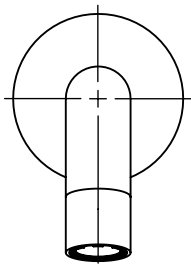

PHOENIX

SPECIFICATIONS

VIVID SLIMLINE

WALL BATH OUTLET 180MM CURVED

PRODUCT CODE: VS776 BN
 FINISH: BRUSHED NICKEL
 WELS: N/A

INFORMATION:

MATERIAL: BRASS
 TEMPERATURE RATING: MIN 1° - MAX 75°
 PRESSURE RATING: MIN 150 kPa - MAX 500 kPa

CONSUMER UNIT:

SIZE: L 230MM x W 90MM x H 90MM
 GROSS WEIGHT: 0.5 KG
 BARCODE EAN-13: 9 320594 009 298

ALSO AVAILABLE IN:

FOR MORE INFORMATION VISIT www.phoenixtapware.com.au

PLEASE [CLICK HERE TO VIEW FULL WARRANTY](#)

While we aim to ensure the specifications shown are correct at time of printing, Phoenix Tapware reserves the right to make modifications without prior notice. Always use the physical product measurements for mark-ups and roughing-in as the line drawing shown may differ from the actual product over time. All measurements are shown in millimetres.

www.phoenixtapware.com.au
03 9780 4200

PHOENIX

SPECIFICATIONS

VIVID SLIMLINE

WALL BATH OUTLET 180MM CURVED

PRODUCT CODE:

VS776 BN

FINISH: