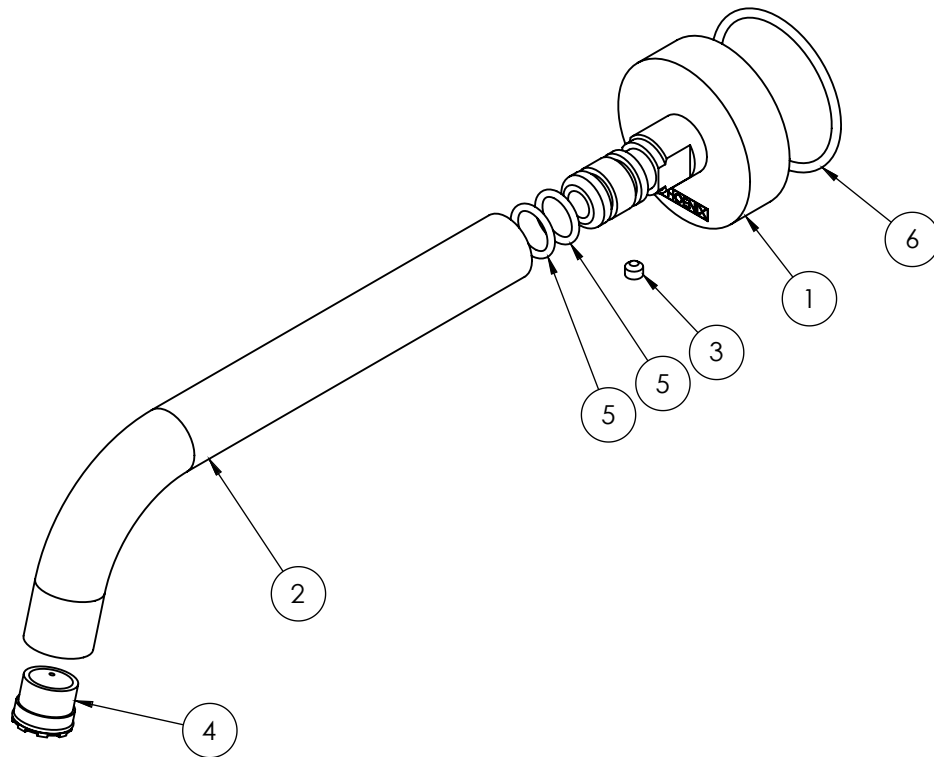

BRUSHED NICKEL

WELS:

N/A

PARTS LIST

1. BACK PLATE / ADAPTER
2. WALL SPOUT 180MM CURVED
3. GRUB SCREW M5X4MM
4. AERATOR MAX FLOW
5. O-RING 12X2MM
6. O-RING 43X2.5MM

MAINTENANCE AND CARE:

- All surfaces should be cleaned with mild liquid detergent or soap and water.
- Do not use cream cleaners or citrus based cleaning products, as they are abrasive.
- Use of unsuitable cleaning agents may damage the surface. Any damage caused in this way will not be covered by warranty.

PACKAGING INCLUDES

- 1 x Wall bath outlet 180mm curved
- 1 x Aerator key
- 1 x Installation instructions
- 1 x Warranty card

PLEASE [CLICK HERE](#) TO VIEW FULL WARRANTY

While we aim to ensure the specifications shown are correct at time of printing, Phoenix Tapware reserves the right to make modifications without prior notice. Always use the physical product measurements for mark-ups and roughing-in as the line drawing shown may differ from the actual product over time. All measurements are shown in millimetres.