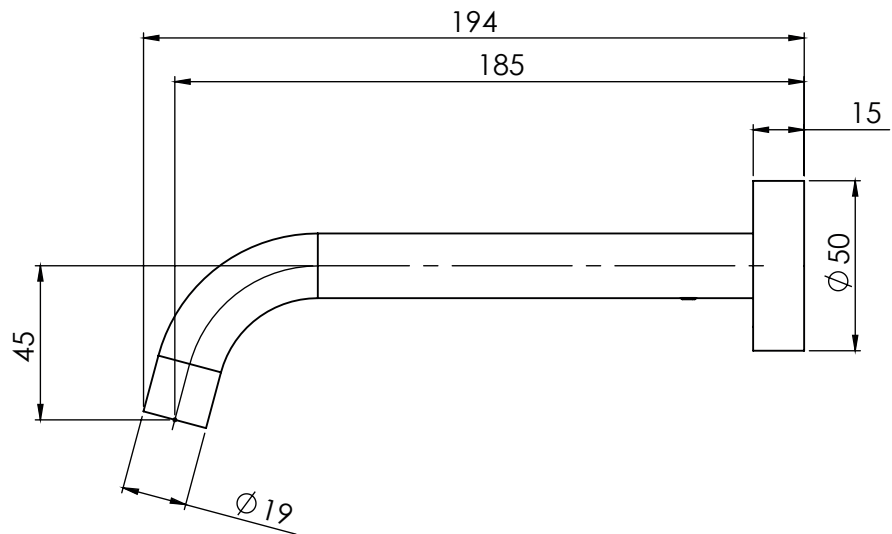

PHOENIX

SPECIFICATIONS

VIVID SLIMLINE

WALL BATH OUTLET 180MM CURVED

PRODUCT CODE: VS776 BN
 FINISH: BRUSHED NICKEL
 WELS: N/A

INFORMATION:

MATERIAL: BRASS
 TEMPERATURE RATING: MIN 1° - MAX 75°
 PRESSURE RATING: MIN 150 kPa - MAX 500 kPa

CONSUMER UNIT:

SIZE: L 230MM x W 90MM x H 90MM
 GROSS WEIGHT: 0.5 KG
 BARCODE EAN-13: 9 320594 009 298

ALSO AVAILABLE IN:

FOR MORE INFORMATION VISIT www.phoenixtapware.com.au

PLEASE [CLICK HERE TO VIEW FULL WARRANTY](#)

While we aim to ensure the specifications shown are correct at time of printing, Phoenix Tapware reserves the right to make modifications without prior notice. Always use the physical product measurements for mark-ups and roughing-in as the line drawing shown may differ from the actual product over time. All measurements are shown in millimetres.

www.phoenixtapware.com.au
03 9780 4200

PHOENIX

SPECIFICATIONS

VIVID SLIMLINE

WALL BATH OUTLET 180MM CURVED

PRODUCT CODE:

VS776 BN

FINISH: