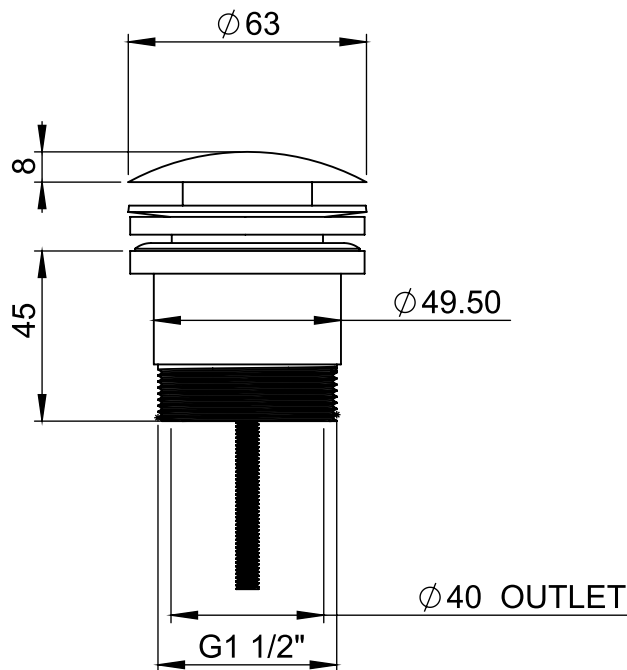

PLEASE [CLICK HERE](#) TO VIEW FULL WARRANTY

While we aim to ensure the specifications shown are correct at time of printing, Phoenix Tapware reserves the right to make modifications without prior notice. Always use the physical product measurements for mark-ups and roughing-in as the line drawing shown may differ from the actual product over time. All measurements are shown in millimetres.

www.phoenixtapware.com.au
03 9780 4200