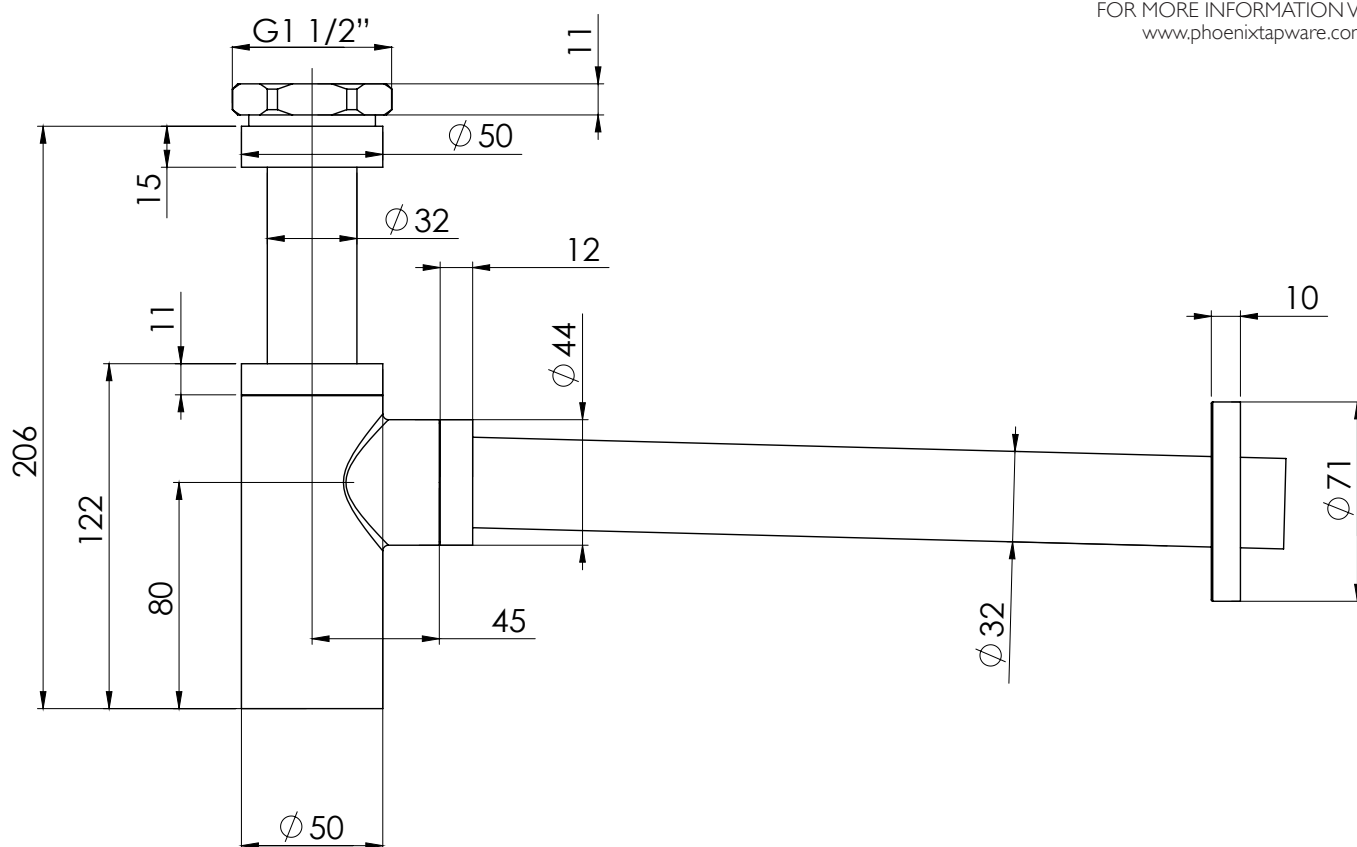

PHOENIX

40MM BOTTLE TRAP

PRODUCT CODE: 800-8950-30
 FINISH: GUN METAL
 WELS: N/A

MAINTENANCE AND CARE:

- All surfaces should be cleaned with mild liquid detergent or soap and water.
- Do not use cream cleaners or citrus based cleaning products, as they are abrasive.
- Use of unsuitable cleaning agents may damage the surface. Any damage caused in this way will not be covered by warranty.

PACKAGING INCLUDES

- 1 x Bottle trap
- 1 x Installation instructions
- 1 x Warranty card

AVAILABLE IN:

FOR MORE INFORMATION VISIT
www.phoenixtapware.com.au

PLEASE [CLICK HERE](#) TO VIEW FULL WARRANTY

While we aim to ensure the specifications shown are correct at time of printing, Phoenix Tapware reserves the right to make modifications without prior notice. Always use the physical product measurements for mark-ups and roughing-in as the line drawing shown may differ from the actual product over time. All measurements are shown in millimetres.