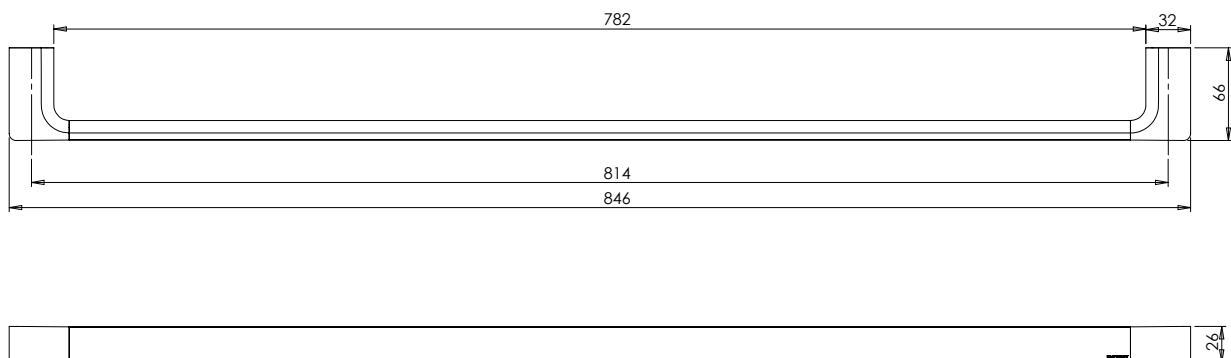

PHOENIX

SPECIFICATIONS

GLOSS

SINGLE TOWEL RAIL 800MM

PRODUCT CODE:	GS802-40
FINISH:	BRUSHED NICKEL
WELS:	N/A

MAINTENANCE AND CARE:

- All surfaces should be cleaned with mild liquid detergent or soap and water.
- Do not use cream cleaners or citrus based cleaning products, as they are abrasive.
- Use of unsuitable cleaning agents may damage the surface. Any damage caused in this way will not be covered by warranty.

PACKAGING INCLUDES

- 1 x Single towel rail 800mm
- 1 x Allen key 3mm
- 4 x Phillips pan head screws M4x35
- 4 x Plastic wall plug 30mm
- 1 x Installation instructions
- 1 x Warranty card

ALSO AVAILABLE IN:

CHROME MATTE BLACK

FOR MORE INFORMATION VISIT
www.phoenixtapware.com.au

PLEASE [CLICK HERE](#) TO VIEW FULL WARRANTY

While we aim to ensure the specifications shown are correct at time of printing, Phoenix Tapware reserves the right to make modifications without prior notice. Always use the physical product measurements for mark-ups and roughing-in as the line drawing shown may differ from the actual product over time. All measurements are shown in millimetres.