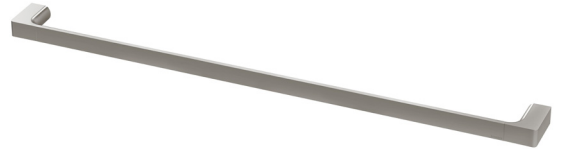

PHOENIX

SPECIFICATIONS

GLOSS

SINGLE TOWEL RAIL 800MM

PRODUCT CODE:	GS802-40
FINISH:	BRUSHED NICKEL
WELS:	N/A

MAINTENANCE AND CARE:

- All surfaces should be cleaned with mild liquid detergent or soap and water.
- Do not use cream cleaners or citrus based cleaning products, as they are abrasive.
- Use of unsuitable cleaning agents may damage the surface. Any damage caused in this way will not be covered by warranty.

PACKAGING INCLUDES

- 1 x Single towel rail 800mm
- 1 x Allen key 3mm
- 4 x Phillips pan head screws M4x35
- 4 x Plastic wall plug 30mm
- 1 x Installation instructions
- 1 x Warranty card

ALSO AVAILABLE IN:

CHROME MATTE BLACK

FOR MORE INFORMATION VISIT
www.phoenixtapware.com.au

PLEASE [CLICK HERE](#) TO VIEW FULL WARRANTY

While we aim to ensure the specifications shown are correct at time of printing, Phoenix Tapware reserves the right to make modifications without prior notice. Always use the physical product measurements for mark-ups and roughing-in as the line drawing shown may differ from the actual product over time. All measurements are shown in millimetres.