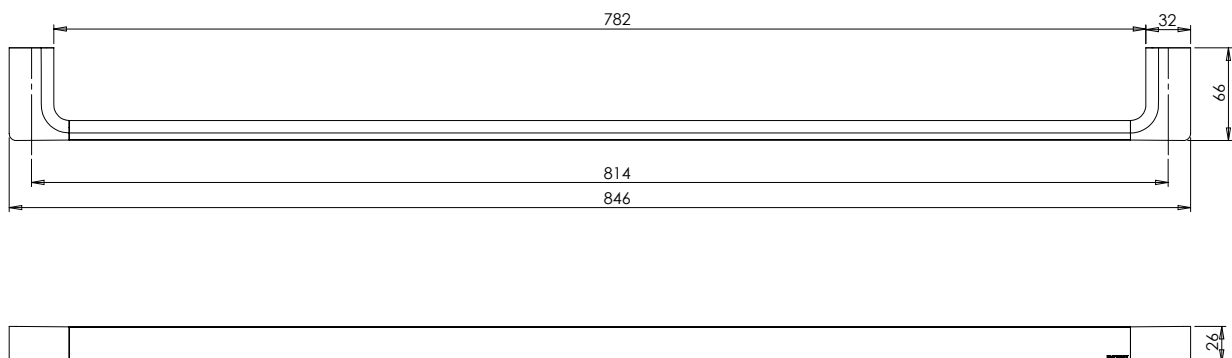

PHOENIX

SPECIFICATIONS

GLOSS

SINGLE TOWEL RAIL 800MM

PRODUCT CODE:	GS802 MB
FINISH:	MATTE BLACK
WELS:	N/A

MAINTENANCE AND CARE:

- All surfaces should be cleaned with mild liquid detergent or soap and water.
- Do not use cream cleaners or citrus based cleaning products, as they are abrasive.
- Use of unsuitable cleaning agents may damage the surface. Any damage caused in this way will not be covered by warranty.

PACKAGING INCLUDES

- 1 x Single towel rail 800mm
- 1 x Allen key 3mm
- 4 x Phillips pan head screws M4x35
- 4 x Plastic wall plug 30mm
- 1 x Installation instructions
- 1 x Warranty card

AVAILABLE IN:

FOR MORE INFORMATION VISIT
www.phoenixtapware.com.au

PLEASE [CLICK HERE](#) TO VIEW FULL WARRANTY

While we aim to ensure the specifications shown are correct at time of printing, Phoenix Tapware reserves the right to make modifications without prior notice. Always use the physical product measurements for mark-ups and roughing-in as the line drawing shown may differ from the actual product over time. All measurements are shown in millimetres.