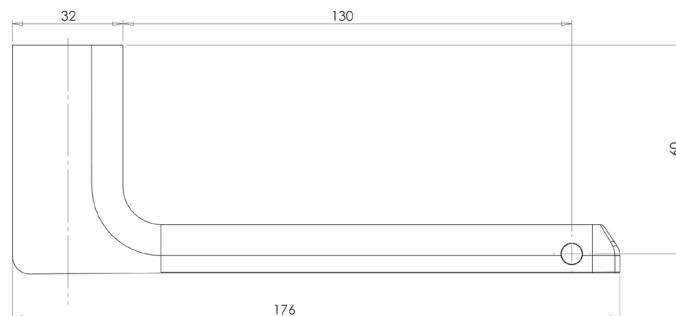

PHOENIX

SPECIFICATIONS

GLOSS

TOILET ROLL HOLDER

PRODUCT CODE:	GS892-40
FINISH:	BRUSHED GOLD
WELS:	N/A

MAINTENANCE AND CARE:

- All surfaces should be cleaned with mild liquid detergent or soap and water.
- Do not use cream cleaners or citrus based cleaning products, as they are abrasive.
- Use of unsuitable cleaning agents may damage the surface. Any damage caused in this way will not be covered by warranty.

PACKAGING INCLUDES

- 1 x Toilet roll holder
- 1 x Allen key 2.5mm
- 2 x Phillips pan head screws M4x35
- 2 x Plastic wall plug 30mm
- 1 x Installation instructions
- 1 x Warranty card

AVAILABLE IN:

FOR MORE INFORMATION VISIT
www.phoenixtapware.com.au

PLEASE [CLICK HERE](#) TO VIEW FULL WARRANTY

While we aim to ensure the specifications shown are correct at time of printing, Phoenix Tapware reserves the right to make modifications without prior notice. Always use the physical product measurements for mark-ups and roughing-in as the line drawing shown may differ from the actual product over time. All measurements are shown in millimetres.