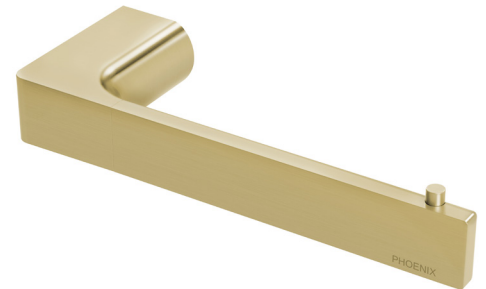

PHOENIX

SPECIFICATIONS

GLOSS

TOILET ROLL HOLDER

PRODUCT CODE:	GS892-40
FINISH:	BRUSHED GOLD
WELS:	N/A

MAINTENANCE AND CARE:

- All surfaces should be cleaned with mild liquid detergent or soap and water.
- Do not use cream cleaners or citrus based cleaning products, as they are abrasive.
- Use of unsuitable cleaning agents may damage the surface. Any damage caused in this way will not be covered by warranty.

PACKAGING INCLUDES

- 1 x Toilet roll holder
- 1 x Allen key 2.5mm
- 2 x Phillips pan head screws M4x35
- 2 x Plastic wall plug 30mm
- 1 x Installation instructions
- 1 x Warranty card

AVAILABLE IN:

FOR MORE INFORMATION VISIT
www.phoenixtapware.com.au