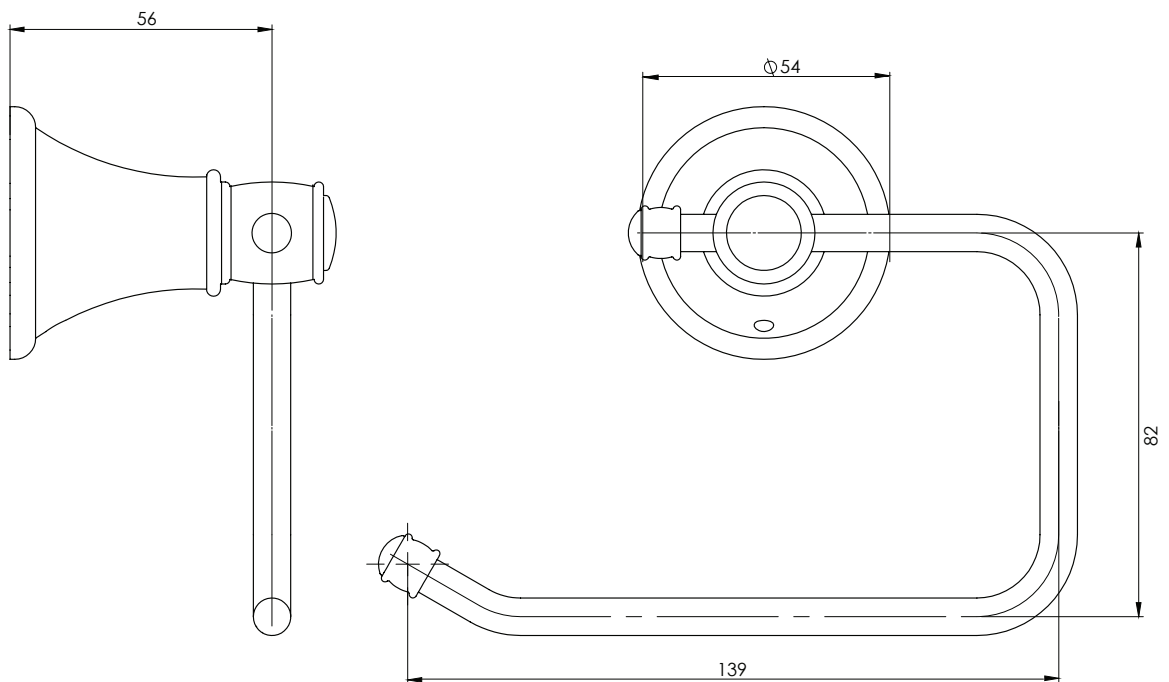

PHOENIX

SPECIFICATIONS

NOSTALGIA

TOILET ROLL HOLDER

PRODUCT CODE:	NS892-33
FINISH:	ANTIQUE BLACK
WELS:	N/A

MAINTENANCE AND CARE:

- All surfaces should be cleaned with mild liquid detergent or soap and water.
- Do not use cream cleaners or citrus based cleaning products, as they are abrasive.
- Use of unsuitable cleaning agents may damage the surface. Any damage caused in this way will not be covered by warranty.

PACKAGING INCLUDES

- 1 x Toilet roll holder
- 1 x Installation kit
- 1 x Installation instructions
- 1 x Warranty card

AVAILABLE IN:

CHROME ANTIQUE
BLACK

FOR MORE INFORMATION VISIT
www.phoenixtapware.com.au

PLEASE [CLICK HERE](#) TO VIEW FULL WARRANTY

While we aim to ensure the specifications shown are correct at time of printing, Phoenix Tapware reserves the right to make modifications without prior notice. Always use the physical product measurements for mark-ups and roughing-in as the line drawing shown may differ from the actual product over time. All measurements are shown in millimetres.