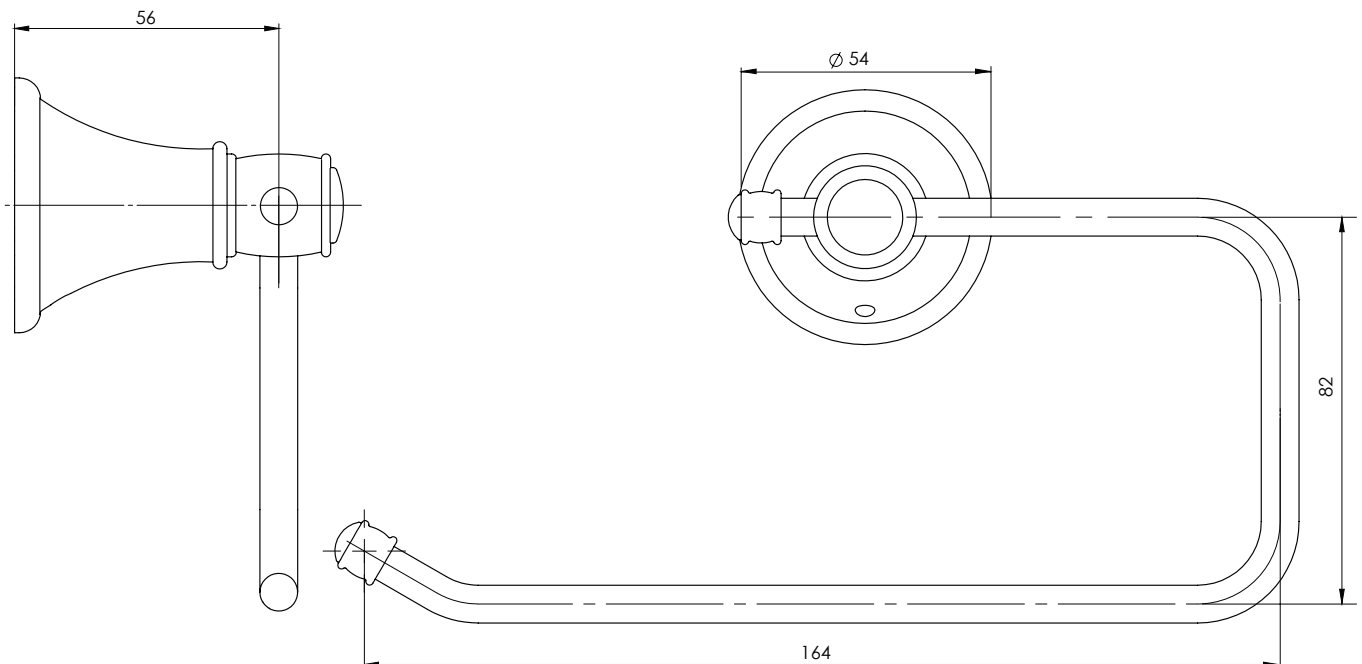

PACKAGING INCLUDES

- 1 x Hand towel holder
- 1 x Installation kit
- 1 x Installation instructions
- 1 x Warranty card

AVAILABLE IN:

CHROME ANTIQUE
BLACK

FOR MORE INFORMATION VISIT
www.phoenixtapware.com.au

PLEASE [CLICK HERE](#) TO VIEW FULL WARRANTY

While we aim to ensure the specifications shown are correct at time of printing, Phoenix Tapware reserves the right to make modifications without prior notice. Always use the physical product measurements for mark-ups and roughing-in as the line drawing shown may differ from the actual product over time. All measurements are shown in millimetres.